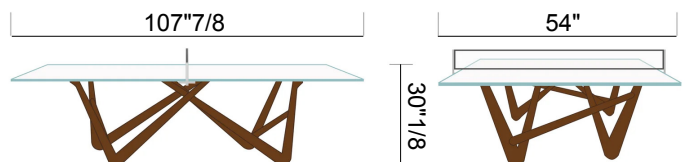

Effetto 71 Wenge

Design: Adriano Design

Description

Teckell® Effetto 71 Wenge is crafted from the finest glass and natural materials for professional-level playing and unprecedented style. This table tennis further transforms the sport with its low iron tempered glass table top. Far from fragile, the transparent material is rock solid and the ball bounces smoothly for a fast, fluid game. The solid Wenge Wood legs are shaped to represent the ball's trajectory inverted and harken back to the lines often seen in 1950s and '60s Italian design. Included accessories: Four paddles and Game balls, Nets made of Alcantara (one in a light version and one in a dark version, both provided with the table). Made in Italy.

Dimensions

107"7/8W x 54"D x 30"1/8H (without the net on)

Finishes and materials

Top: Tempered glass.

Base: Wenge wood.

Net: Alcantara leather.