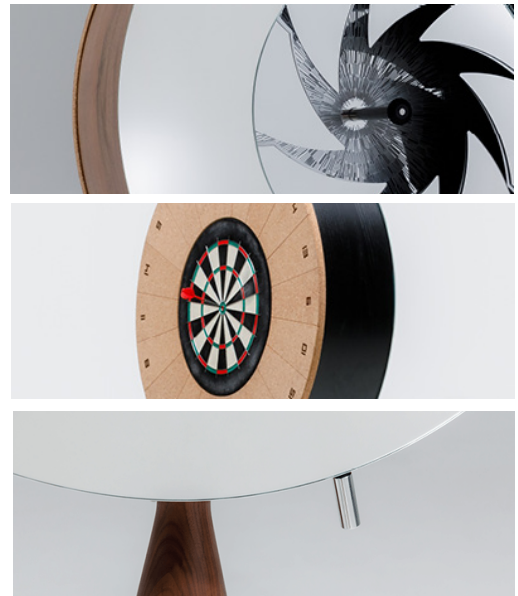

Gualtiero

Design: Cristian Visentin

Description

Gualtiero is a multifunctional design piece that merges playful elegance with refined craftsmanship. Side A features a “Cabinet of Curiosities”: a circular mirror that opens like a camera shutter via a side knob, revealing a hidden compartment with a 19”5/8 diameter and a 6” deep internal shelf. Side B is a fully functional dartboard, framed in cork and ready for play. The body is constructed from six 5/8” thick extra-clear tempered glass sheets and wood. Available in two finishes: Canaletto walnut or open-pore black ash. Includes a dart set and a magnetic laser for proper player positioning. Comes with the Teckell® Tool Kit containing a Warranty Certificate and maintenance tools. Designed for indoor use. Made in Italy.

Dimensions

35”W x 21”7/8D x 84”1/4H
(Head: Ø35” x 9”1/2D)

Finishes and materials

Body Structure: Extra-clear Tempered Glass.
Base: Solid Canaletto Walnut Wood or open pore Black Ash.