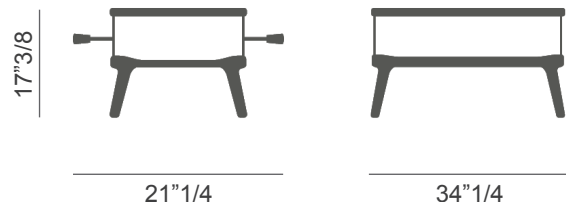

Intervallo

Design: Adriano Design

Description

Indoor foosball coffee table with solid Canaletto walnut frame and 15 mm low iron tempered glass, hot-bent and cerium oxide-polished. 1/2" thick crystal playing field for fast play. Anodized aluminum players (black and clear) and walnut quick-mount handles. Telescopic rods with dual shock absorption and self-lubricating bearings. Stainless steel goals with handcrafted black nets. Hidden adjustable feet. Made in Italy.

Dimensions

34"1/4W x 21"1/4D x 17"3/8H

Finishes and materials

Structure: Solid molded Canaletto walnut.
Shell perimeter: Crystal, 5/8" thick.
Playing field: Tempered clear crystal, 1/2" thick.

Players: Black and Silver anodized aluminum
Handles: Canaletto walnut wood.
Goals: Polished stainless steel frames and black nets.