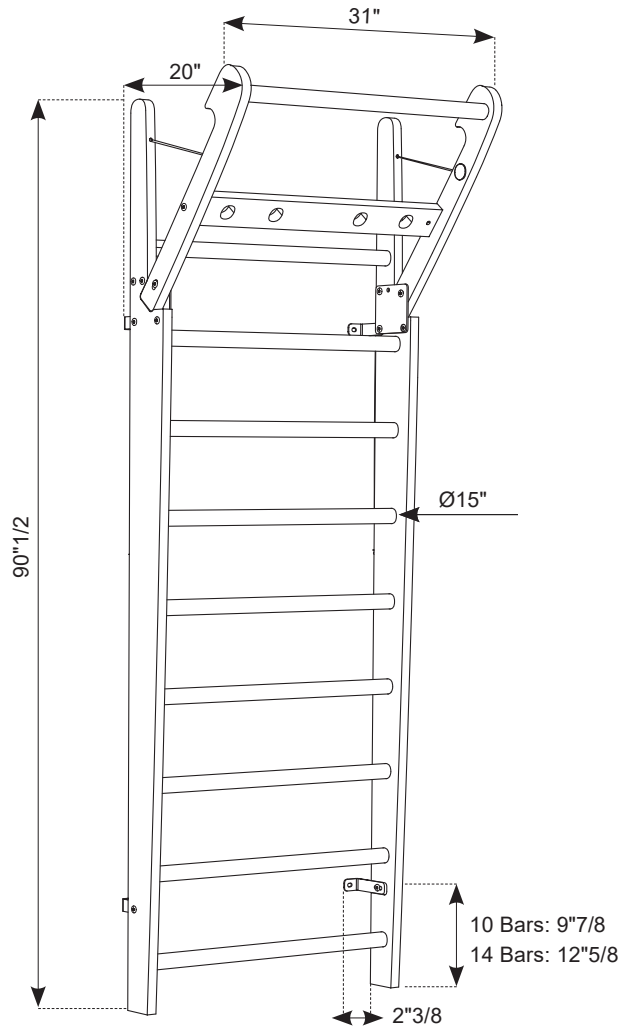

NOHRD Wall Bars

Description

Wall bars are a truly classic piece of sports equipment - there's hardly a gym without one!

The fine woods used to manufacture NOHRD WallBars, along with its curved silhouette, present a high-quality piece of furniture that will blend in effortlessly to your home interior.

Available in ash, oak and walnut woods.

The safety cords on the built-in side arm ensure safe training and retract automatically when folded up.

Wall Bars

Dimensions

31"W x 5"1/8D x 90"1/2H

Accessories

Multi Adaptor