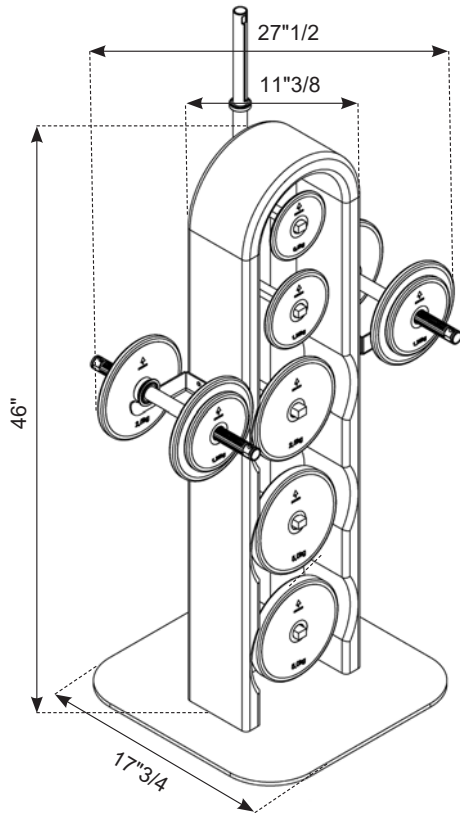

## *Description*

A combination of premium wood and metal, the NOHRD WeightPlate Tower is a solid wood and steel weight rack with individual WeightPlates, a Long Barbell, and two shorter Dumbbell Barbells.

Beautifully designed and built to last, the WeightPlater Tower is a compact and versatile piece of strength training equipment.

An update on conventional weight plates and bars, WeightPlate Tower bars have an integrated SlideLock™ System that holds the WeightPlates in place and removes the need for cumbersome clips or collars.

## WeightPlates Tower

---

### *Dimensions*

17"3/4W x 17"3/4D x 46"H

Full set of weights, Long Barbell and two Dumbbell Barbells included.