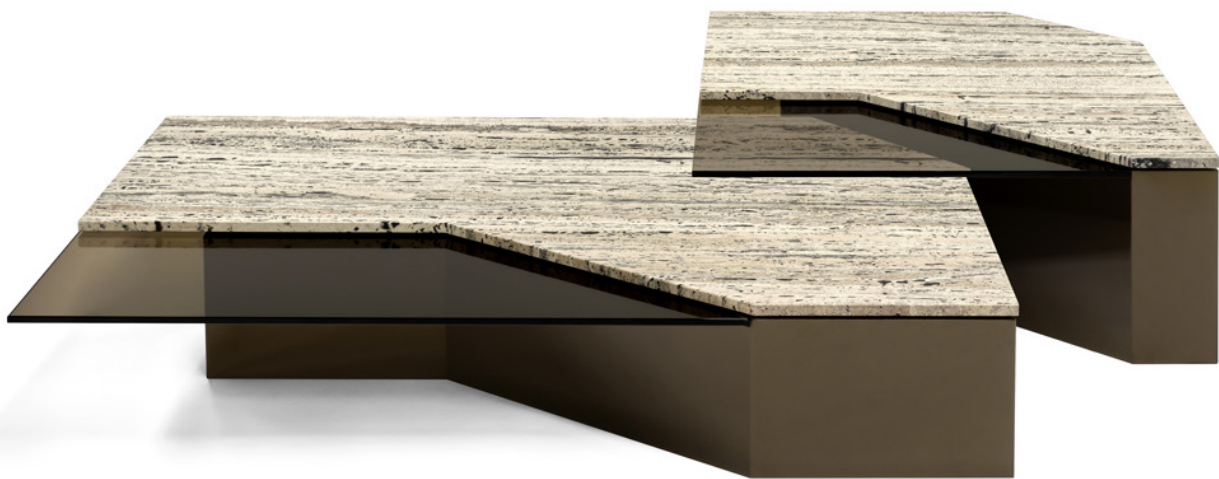

Roswell

Design: Mauro Lipparini

Description

This low table is an enigma of form and materiality, where glossy bronze or black metal meets the delicate tension of marble and glass. A surface that appears to float, suspended between reality and the imaginary. Every edge, every reflection, a whisper of something more—something waiting to be discovered. Made in Italy.

Dimensions

A: 35³/₈W x 35³/₈D x 15”H

B: 59”W x 31¹/₂D x 11”H