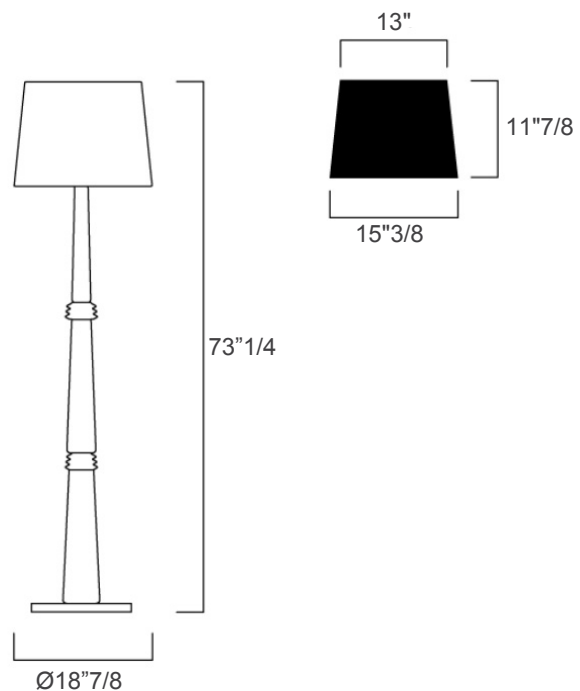

Amsterdam

Design: Barovier&Toso

Description

The discreet charm of soft, warm, enveloping light. A lamp that has the power to transform any room into a welcoming, appealing space, alternating opaque and transparent volumes, in a dialogue of different craftings that bring out the fine workmanship of the product. Elegant and precious it is characterized by “rostrato” details. UL listed lighting.

Made in Italy.

Dimensions

Ø18"7/8 x 73"1/4H - Cod. 7352-00

1 E26 x 100W - Dimmable - Not included

Finishes & Materials

Murano Structure: Venetian Crystal.

Shade: Cotton.

Structure & Details: Metal.