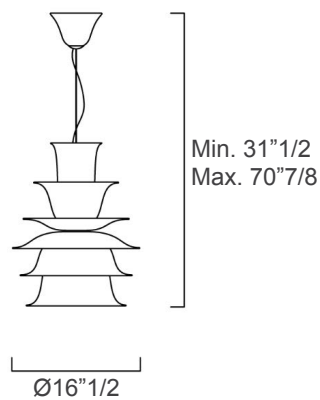

6) Cod. 7437-00