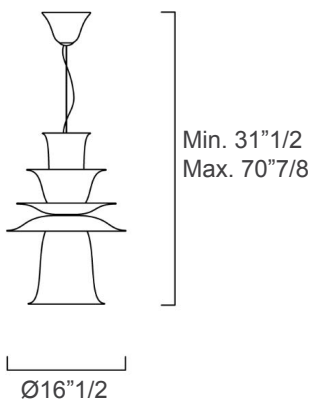

5) Cod. 7436-00