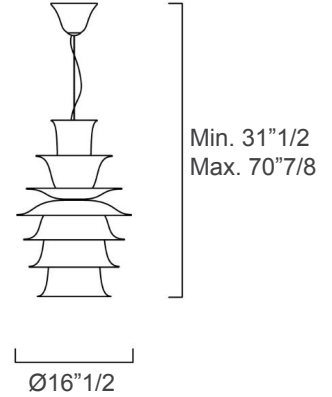

4) Cod. 7435-00