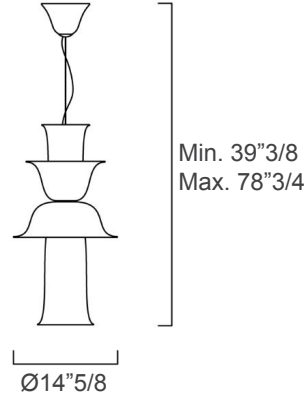

Campanula

Design: García Cumini

Description

Genteel beauty that originates in echoes of nature, with its ability to multiply, always in new, spontaneous ways. The modular design of this collection combines the tradition of craftsmanship with a contemporary, lively approach to composition. There are as many as eight versions, alternating the modules and their respective textures, varying the image and the size. Poised and elegant, the suspensions extend into space, following a primarily vertical axis. The protagonist is Venetian Crystal, bright and hypnotic, a perfect embodiment of a floral archetype. Made in Italy.

Finishes & Materials

Murano Structure: Venetian Crystal.

Inner Structure & Details: Metal.

Campanula

Dimensions

- A) $\text{Ø}16''\frac{1}{2} \times 39''\frac{3}{8} \text{H} - 78''\frac{3}{4} \text{H}$ (Adjustable)
- B) $\text{Ø}14''\frac{5}{8} \times 39''\frac{3}{8} \text{H} - 78''\frac{3}{4} \text{H}$ (Adjustable)
- C) $\text{Ø}16''\frac{1}{2} \times 31''\frac{1}{2} \text{H} - 70''\frac{7}{8} \text{H}$ (Adjustable)
- D) $\text{Ø}14''\frac{5}{8} \times 31''\frac{1}{2} \text{H} - 70''\frac{7}{8} \text{H}$ (Adjustable)

From versions "1" to "5" the light source is 1 LED included x 12,6W - Dimmable

From versions "6" to "8" the light source is 1 LED included x 6,3W - Dimmable

Versions

1) Cod. 7432-00

2) Cod. 7433-00

3) Cod. 7434-00