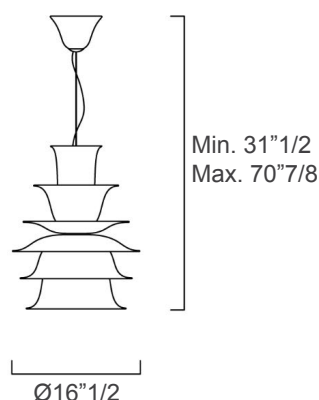

Campanula

Design: García Cumini

Description

Genteel beauty that originates in echoes of nature, with its ability to multiply, always in new, spontaneous ways. The modular design of this collection combines the tradition of craftsmanship with a contemporary, lively approach to composition. There are as many as eight versions, alternating the modules and their respective textures, varying the image and the size. Poised and elegant, the suspensions extend into space, following a primarily vertical axis. The protagonist is Venetian Crystal, bright and hypnotic, a perfect embodiment of a floral archetype. Made in Italy.

Finishes & Materials

Murano Structure: Venetian Crystal.

Inner Structure & Details: Metal.

Campanula

Dimensions

- A) $\text{Ø}16''\frac{1}{2} \times 39''\frac{3}{8} \text{H} - 78''\frac{3}{4} \text{H}$ (Adjustable)
- B) $\text{Ø}14''\frac{5}{8} \times 39''\frac{3}{8} \text{H} - 78''\frac{3}{4} \text{H}$ (Adjustable)
- C) $\text{Ø}16''\frac{1}{2} \times 31''\frac{1}{2} \text{H} - 70''\frac{7}{8} \text{H}$ (Adjustable)
- D) $\text{Ø}14''\frac{5}{8} \times 31''\frac{1}{2} \text{H} - 70''\frac{7}{8} \text{H}$ (Adjustable)

From versions "1" to "5" the light source is 1 LED included x 12,6W - Dimmable

From versions "6" to "8" the light source is 1 LED included x 6,3W - Dimmable

Versions

1) Cod. 7432-00

2) Cod. 7433-00

3) Cod. 7434-00

4) Cod. 7435-00

5) Cod. 7436-00

6) Cod. 7437-00

7) Cod. 7438-00

8) Cod. 7439-00