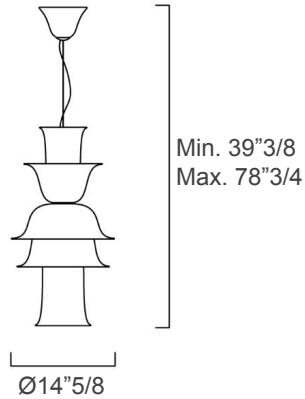

Campanula

Design: García Cumini

Description

Genteel beauty that originates in echoes of nature, with its ability to multiply, always in new, spontaneous ways. The modular design of this collection combines the tradition of craftsmanship with a contemporary, lively approach to composition. There are as many as eight versions, alternating the modules and their respective textures, varying the image and the size. Poised and elegant, the suspensions extend into space, following a primarily vertical axis. The protagonist is Venetian Crystal, bright and hypnotic, a perfect embodiment of a floral archetype. Made in Italy.

Finishes & Materials

Murano Structure: Venetian Crystal.

Inner Structure & Details: Metal.

Campanula

Dimensions

- A) $\text{Ø}16''\frac{1}{2} \times 39''\frac{3}{8} \text{H} - 78''\frac{3}{4} \text{H}$ (Adjustable)
- B) $\text{Ø}14''\frac{5}{8} \times 39''\frac{3}{8} \text{H} - 78''\frac{3}{4} \text{H}$ (Adjustable)
- C) $\text{Ø}16''\frac{1}{2} \times 31''\frac{1}{2} \text{H} - 70''\frac{7}{8} \text{H}$ (Adjustable)
- D) $\text{Ø}14''\frac{5}{8} \times 31''\frac{1}{2} \text{H} - 70''\frac{7}{8} \text{H}$ (Adjustable)

From versions "1" to "5" the light source is 1 LED included x 12,6W - Dimmable

From versions "6" to "8" the light source is 1 LED included x 6,3W - Dimmable

Versions

1) Cod. 7432-00

2) Cod. 7433-00

3) Cod. 7434-00