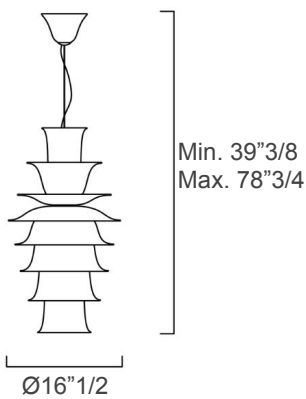

Campanula

Dimensions

- A) $\text{Ø}16''\frac{1}{2} \times 39''\frac{3}{8} \text{H} - 78''\frac{3}{4} \text{H}$ (Adjustable)
- B) $\text{Ø}14''\frac{5}{8} \times 39''\frac{3}{8} \text{H} - 78''\frac{3}{4} \text{H}$ (Adjustable)
- C) $\text{Ø}16''\frac{1}{2} \times 31''\frac{1}{2} \text{H} - 70''\frac{7}{8} \text{H}$ (Adjustable)
- D) $\text{Ø}14''\frac{5}{8} \times 31''\frac{1}{2} \text{H} - 70''\frac{7}{8} \text{H}$ (Adjustable)

From versions "1" to "5" the light source is 1 LED included x 12,6W - Dimmable

From versions "6" to "8" the light source is 1 LED included x 6,3W - Dimmable

Versions

1) Cod. 7432-00