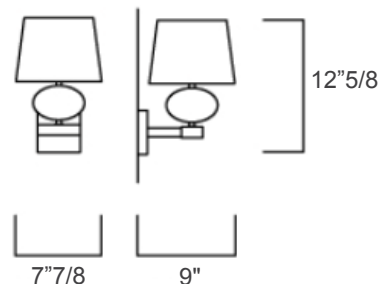

## *Dimensions*

7"7/8W x 12"5/8H x 9"D - Cod. 7096-01

Light source: 1 E12 x 60W - Dimmable - Not included