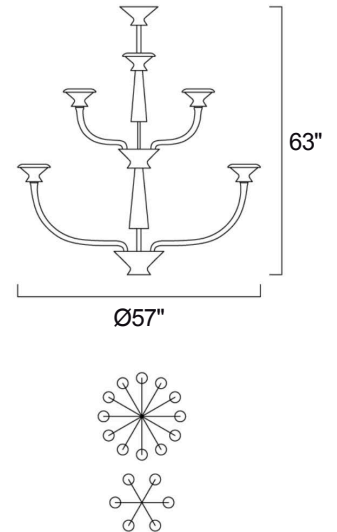

### Dimensions

**6 arms (1 level):** Ø35"3/8 x 33"1/2H - Cod. 5719-06

**-Bulbs:** Included - 6 G9 x 7W - Dimmable + 1 G4 x 1.5W - Not dimmable

**9 arms (1 level):** Ø47"1/4 x 41"3/8H - Cod. 5719-09

**-Bulbs:** Included - 9 G9 x 7W - Dimmable + 1 G4 x 1.5W - Not dimmable

**12 arms (1 level):** Ø57" x 47"1/4H - Cod. 5719-12

**-Bulbs:** Included - 12 G9 x 7W - Dimmable + 1 G4 x 1.5W - Not dimmable

**18 arms (2 levels):** Ø57" x 63"H - Cod. 5719-18

**-Bulbs:** Included - 18 G9 x 7W - Dimmable + 1 G4 x 1.5W - Not dimmable

6 arms (1 level)

9 arms (1 level)

12 arms (1 level)

18 arms (2 levels)

↑  
bottom bulb