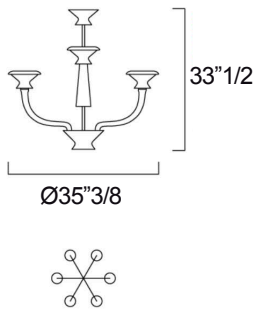

### Dimensions

**6 arms (1 level):** Ø35"3/8 x 33"1/2H - Cod. 5719-06

**-Bulbs:** Included - 6 G9 x 7W - Dimmable + 1 G4 x 1.5W - Not dimmable

**9 arms (1 level):** Ø47"1/4 x 41"3/8H - Cod. 5719-09

**-Bulbs:** Included - 9 G9 x 7W - Dimmable + 1 G4 x 1.5W - Not dimmable

**12 arms (1 level):** Ø57" x 47"1/4H - Cod. 5719-12

**-Bulbs:** Included - 12 G9 x 7W - Dimmable + 1 G4 x 1.5W - Not dimmable

**18 arms (2 levels):** Ø57" x 63"H - Cod. 5719-18

**-Bulbs:** Included - 18 G9 x 7W - Dimmable + 1 G4 x 1.5W - Not dimmable

6 arms (1 level)

9 arms (1 level)

12 arms (1 level)

18 arms (2 levels)

↑  
bottom bulb