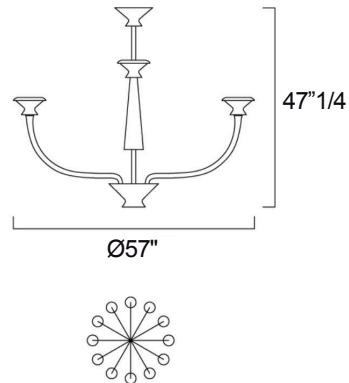

### Dimensions

**6 arms (1 level):** Ø35"3/8 x 33"1/2H - Cod. 5719-06

**-Bulbs:** Included - 6 G9 x 7W - Dimmable + 1 G4 x 1.5W - Not dimmable

**9 arms (1 level):** Ø47"1/4 x 41"3/8H - Cod. 5719-09

**-Bulbs:** Included - 9 G9 x 7W - Dimmable + 1 G4 x 1.5W - Not dimmable

**12 arms (1 level):** Ø57" x 47"1/4H - Cod. 5719-12

**-Bulbs:** Included - 12 G9 x 7W - Dimmable + 1 G4 x 1.5W - Not dimmable

**18 arms (2 levels):** Ø57" x 63"H - Cod. 5719-18

**-Bulbs:** Included - 18 G9 x 7W - Dimmable + 1 G4 x 1.5W - Not dimmable

6 arms (1 level)

9 arms (1 level)

12 arms (1 level)

18 arms (2 levels)

↑  
bottom bulb