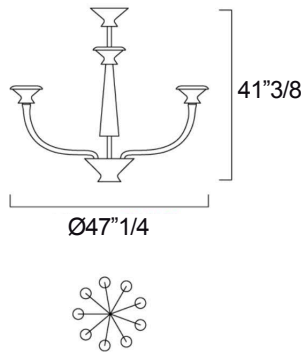

### Dimensions

**6 arms (1 level):** Ø35"3/8 x 33"1/2H - Cod. 5719-06

**-Bulbs:** Included - 6 G9 x 7W - Dimmable + 1 G4 x 1.5W - Not dimmable

**9 arms (1 level):** Ø47"1/4 x 41"3/8H - Cod. 5719-09

**-Bulbs:** Included - 9 G9 x 7W - Dimmable + 1 G4 x 1.5W - Not dimmable

**12 arms (1 level):** Ø57" x 47"1/4H - Cod. 5719-12

**-Bulbs:** Included - 12 G9 x 7W - Dimmable + 1 G4 x 1.5W - Not dimmable

**18 arms (2 levels):** Ø57" x 63"H - Cod. 5719-18

**-Bulbs:** Included - 18 G9 x 7W - Dimmable + 1 G4 x 1.5W - Not dimmable

6 arms (1 level)

9 arms (1 level)

12 arms (1 level)

18 arms (2 levels)

↑  
bottom bulb