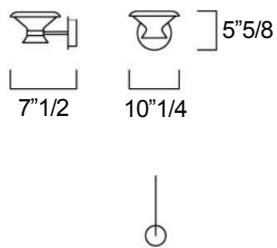

Murano Structure: Venetian Crystal.

Inner Structure & Details: Metal.

Vertigo

Dimensions

1 arm: 10"1/4W x 5"5/8H x 7"1/2D - Cod. 5719-01

-Bulbs: Included - 1 G9 x 7W - Dimmable + 1 LED x 1.5W - Not dimmable

2 arms: 19"5/8W x 17"3/4H x 11"7/8D - Cod. 5719-02

-Bulbs: Included - 2 G9 x 7W - Dimmable + 1 G4 x 1.5W - Not dimmable

1 arm

2 arms