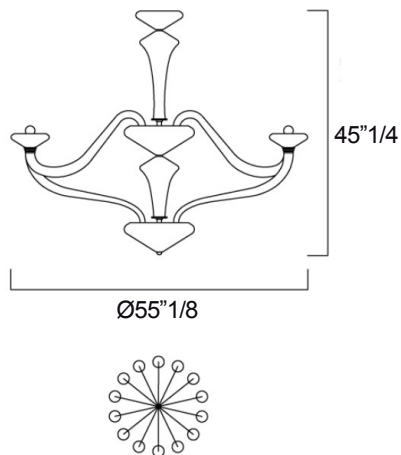

Made in Italy.

Finishes & Materials

Murano Structure: Venetian Crystal.

Inner Structure & Details: Metal.

Windsor

Dimensions

10 arms (1 level): Ø39"3/8 x 33"1/2H - Cod. 5676-10

-Bulbs: 10 E12 x 60W - Dimmable - Not included

14 arms (1 level): Ø55"1/8 x 45"1/4H - Cod. 5676-14

-Bulbs: 14 E12 x 60W - Dimmable - Not included

24 arms (2 levels): Ø55"1/8 x 59"H - Cod. 5676-24

-Bulbs: 24 E12 x 60W - Dimmable - Not included

10 arms (1 level)

14 arms (1 level)

24 arms (2 levels)