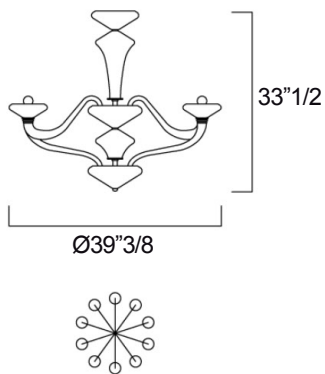

Made in Italy.

Finishes & Materials

Murano Structure: Venetian Crystal.

Inner Structure & Details: Metal.

Windsor

Dimensions

10 arms (1 level): Ø39"3/8 x 33"1/2H - Cod. 5676-10

-Bulbs: 10 E12 x 60W - Dimmable - Not included

14 arms (1 level): Ø55"1/8 x 45"1/4H - Cod. 5676-14

-Bulbs: 14 E12 x 60W - Dimmable - Not included

24 arms (2 levels): Ø55"1/8 x 59"H - Cod. 5676-24

-Bulbs: 24 E12 x 60W - Dimmable - Not included

10 arms (1 level)