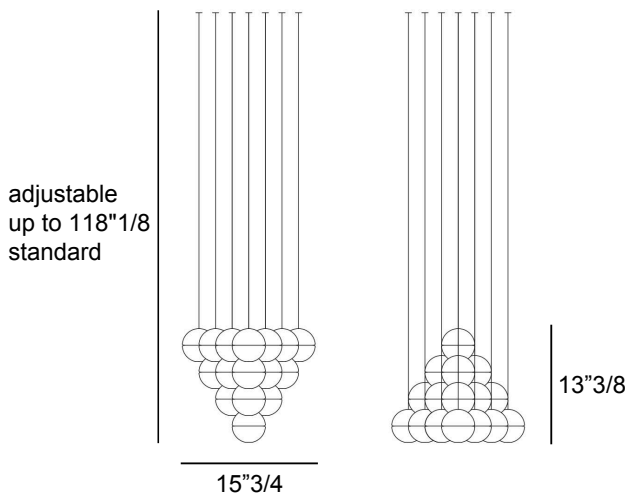

Finishes & Materials

Pendant: Cast, blown borosilicate glass.

Coaxial Cable: Braided metal.

Canopy: Steel.

Dimensions

Pendant: Ø4"

Canopy per pendant: Ø3/4" (Mini Flush Mount)

Adjustable Cable: 118"1/8H

Pendant

Ø4"

19 pendants (14.19m)

31 pendants (14.31m)

46 pendants (14.46m)

Standard Coaxial Cable Length:

- 118"1/8

Extra Coaxial Cable Lengths

(Standard Length + 118"1/8 Increments):

- 236"1/4
- 354"3/8
- 472"3/8
- 590"1/2
- 708"5/8
- 826"3/4
- 944"7/8
- 1063"

Specifications

Mounting: Ceiling mounted.

Lamp: 1W LED 110V-120V - 100lm - 2500K / 2700K / 3000K