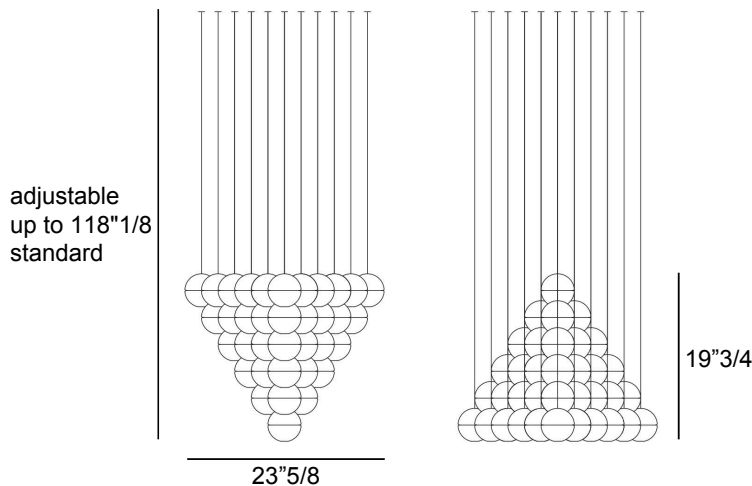

Finishes & Materials

Pendant: Cast, blown borosilicate glass.

Coaxial Cable: Braided metal.

Canopy: Steel.

Dimensions

Pendant: Ø4"

Canopy per pendant: Ø3/4" (Mini Flush Mount)

Adjustable Cable: 118"1/8H

Pendant

Ø4"

19 pendants (14.19m)

31 pendants (14.31m)

46 pendants (14.46m)

Standard Coaxial Cable Length:

- 118"1/8

Extra Coaxial Cable Lengths

(Standard Length + 118"1/8 Increments):

- 236"1/4
- 354"3/8
- 472"3/8
- 590"1/2
- 708"5/8
- 826"3/4
- 944"7/8
- 1063"

Specifications

Mounting: Ceiling mounted.

Lamp: 1W LED 110V-120V - 100lm - 2500K / 2700K / 3000K