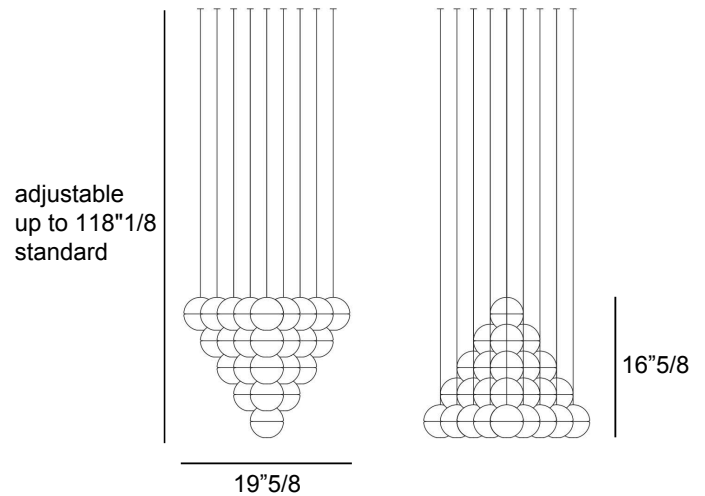

Finishes & Materials

Pendant: Cast, blown borosilicate glass.

Coaxial Cable: Braided metal.

Canopy: Steel.

Dimensions

Pendant: Ø4"

Canopy per pendant: Ø3/4" (Mini Flush Mount)

Adjustable Cable: 118"1/8H

Pendant

Ø4"

19 pendants (14.19m)

31 pendants (14.31m)

46 pendants (14.46m)

Standard Coaxial Cable Length:

- 118"1/8

Extra Coaxial Cable Lengths

(Standard Length + 118"1/8 Increments):

- 236"1/4
- 354"3/8
- 472"3/8
- 590"1/2
- 708"5/8
- 826"3/4
- 944"7/8
- 1063"

Specifications

Mounting: Ceiling mounted.

Lamp: 1W LED 110V-120V - 100lm - 2500K / 2700K / 3000K