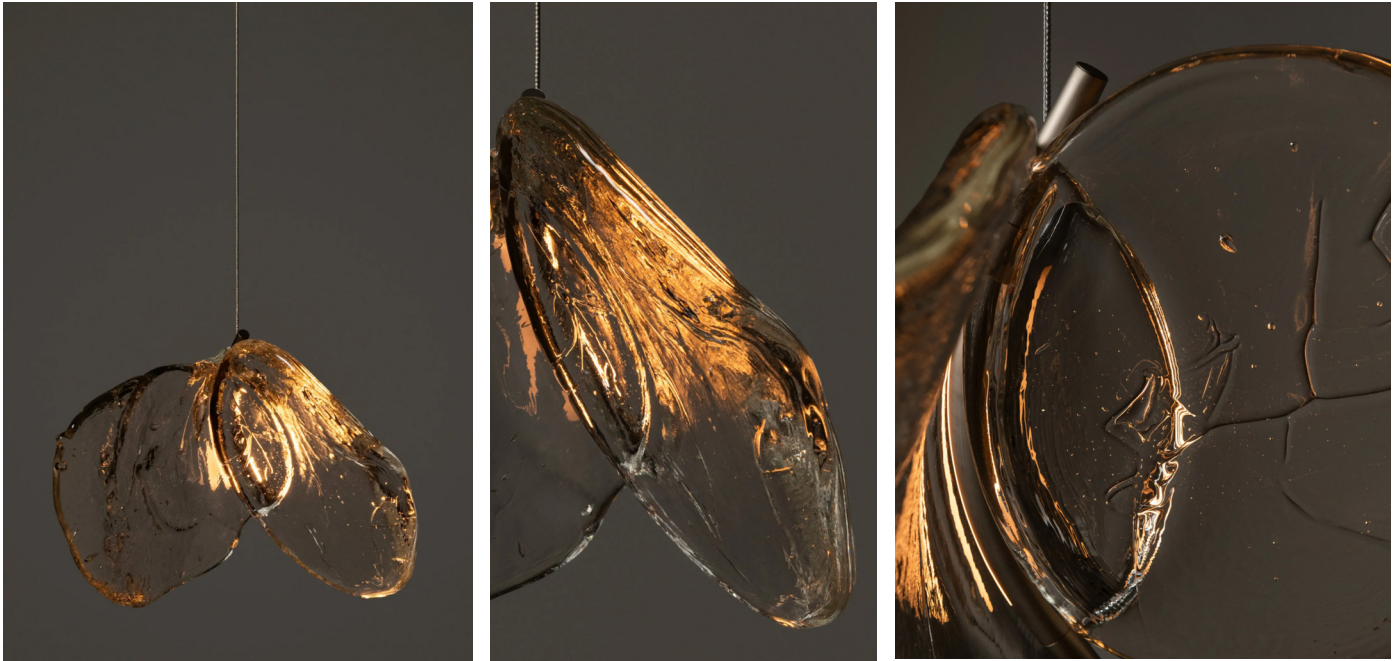

### *Description*

The 141 series is crafted by pouring two ladlefuls of hot glass freehand over a curved rod to create two overlapping puddles. The rod is then lifted, and the puddles wing out into an unpredictable shape in a gesture that is both simple and cinematic at once. After this process, the rod is replaced with an LED light source. The 141 is meant to be hung as a single element or in clusters, with the irregular shapes conversing with one another.

The 141 Series uses a coaxial cable suspension system, and each pendant includes 118"1/8 of coaxial cable, which can be adjusted on site. Longer lengths are available for an additional charge. Lamps and power supplies are included.

### *Finishes & Materials*

**Pendant:** Poured glass.

**Canopy:** Steel.

141