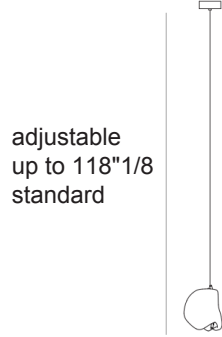

141.1 deep

- Single pendant
- Deep canopy

± 9"7/8 - 15"