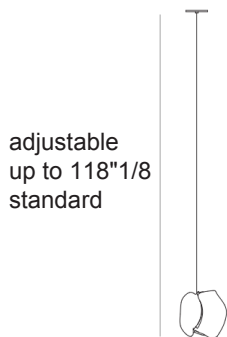

141

Dimensions

± 9"7/8W - 15"W x 118"1/8H (Cable & Canopy: Adjustable)

Available canopies:

Shallow: Ø4"5/8 x 1"4"H - 141.1

Deep: Ø4"5/8 x 1"5/8H - 141.1 deep

Mini Flush Mount: Ø3/4" - 141.1m

Pendant

± 9"7/8 - 15"

141.1

- Single pendant
- Shallow canopy

± 9"7/8 - 15"