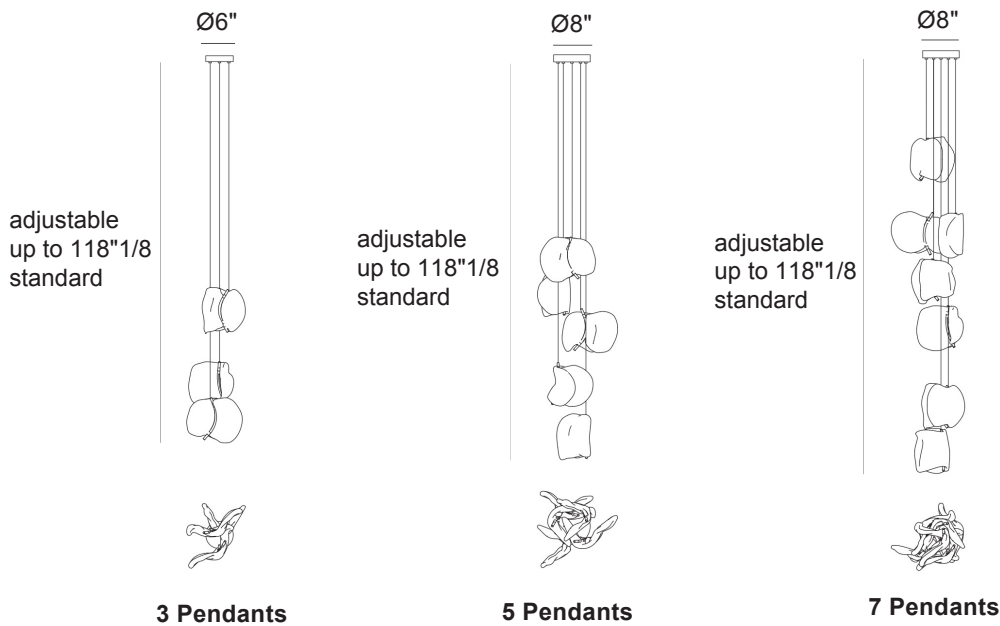

The 141 Series uses a coaxial cable suspension system, and each pendant includes 118"1/8 of coaxial cable, which can be adjusted on site. Longer lengths are available for an additional charge. Lamps and power supplies are included.

Different configurations are available, with 3, 5 or 7 pendants.

Finishes & Materials

Pendant: Poured glass.

Canopy: Steel.

Dimensions

Pendant: $\pm 9\frac{7}{8}$ W - 15"W

Cable & Canopy: Adjustable

3 Pendants: $\text{Ø}6$ " x $118\frac{1}{8}$ H - 141.3

5 Pendants: $\text{Ø}8$ " x $118\frac{1}{8}$ H - 141.5

7 Pendants: $\text{Ø}8$ " x $118\frac{1}{8}$ H - 141.7

Pendant

$\pm 9\frac{7}{8}$ - 15"

Standard Coaxial Cable Length:

- $118\frac{1}{8}$

Extra Coaxial Cable Lengths (Standard Length + $118\frac{1}{8}$ Increments):

Dimmable.

Coaxial Length: $118\frac{1}{8}$ standard - Adjustable length up to 1063" max.

Power Supply: Integral.

Bocci recommends remote mounting power supplies for ease of long-term maintenance.