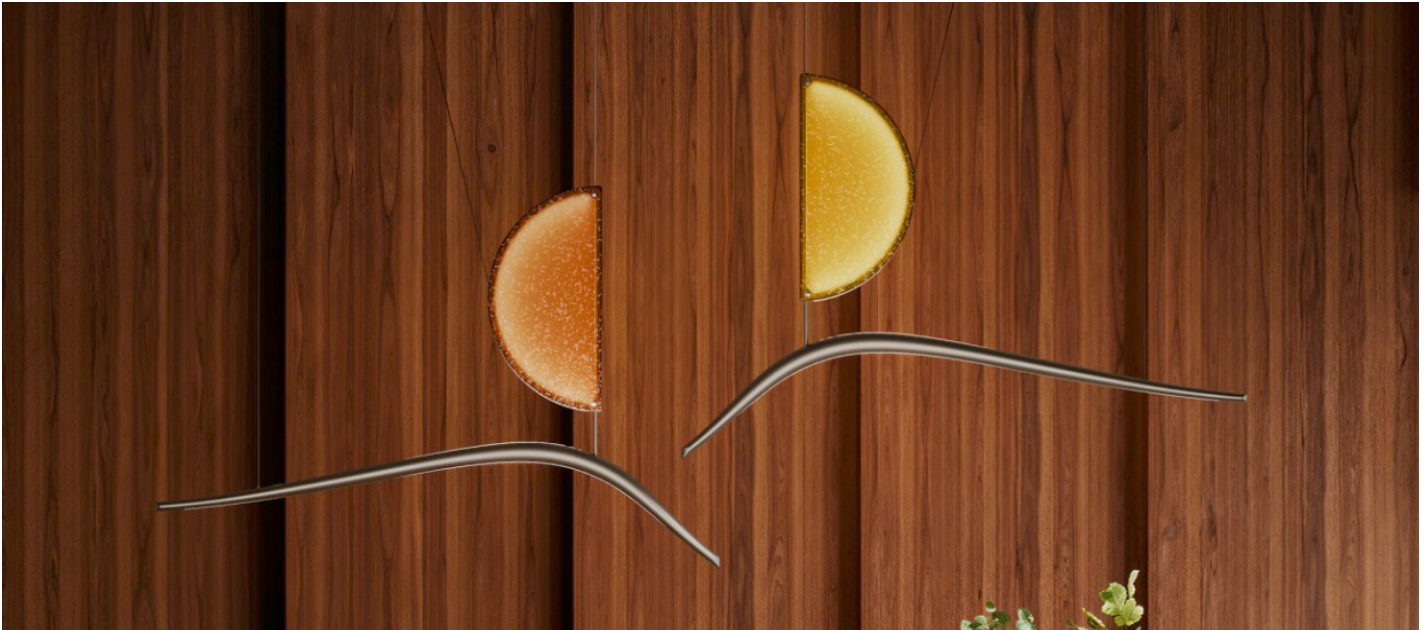

Borealis

Design: NAVA + AROSIO STUDIO

Description

Elegant suspension lamp with a streamlined structure in a glossy midnight grey finish, offering a sophisticated and contemporary aesthetic. The diffuser is made of high-quality art glass, available in amber or brown, creating a soft ambient light.

Ideal for stylish dining rooms, living rooms or commercial spaces, this luxury lamp combines refined materials with modern design to create a striking lighting centerpiece. Made in Italy.

Light Source (110V):

26W - 2100 lumen - 3000K - CRI>90
Integrated non-replaceable LED module

Dimensions

49"5/8W x 2"3/8D x 33"7/8H

+ Cable & Canopy (min: 4" - max: 39"3/8)

Canopy: 12"W x 4"D x 2"H - Stainless steel cable