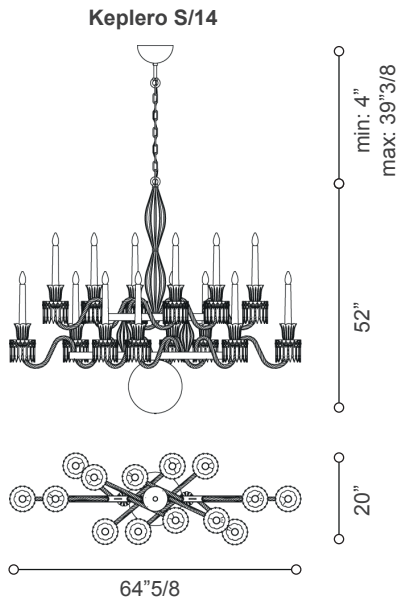

### Dimensions

#### Keplero S/6:

49"5/8W x 21"1/4D x 39"3/8H  
 + Chain & Canopy (min: 4" - max: 39"3/8)  
**Canopy:** Ø 10" x 5"H. Steel chain.

#### Keplero S/14:

64"5/8W x 20"D x 52"H  
 + Chain & Canopy (min: 4" - max: 39"3/8)  
**Canopy:** Ø 10" x 5"H. Steel chain.

#### Keplero S/26:

78"3/4W x 22"3/8D x 61"3/8H  
 + Chain & Canopy (min: 4" - max: 39"3/8)  
**Canopy:** Ø 8" x 4"H. Steel chain.