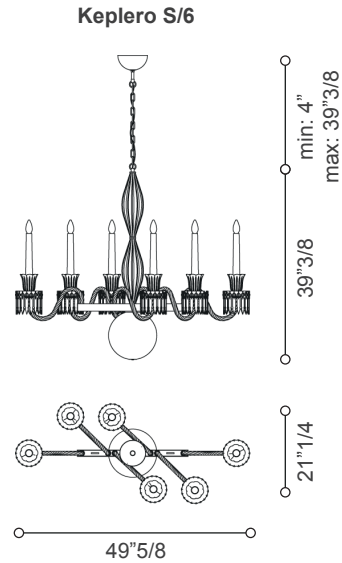

#### **Keplero S/26 (110V):**

LED Module: 8W  
Lumen: 980  
CRI: >80  
Color Temperature: 3000K  
LED bulbs: 26x6W - E12  
Standard dimming: UL TRIAC  
**UL Approved**

### Dimensions

#### Keplero S/6:

49"5/8W x 21"1/4D x 39"3/8H  
 + Chain & Canopy (min: 4" - max: 39"3/8)  
**Canopy:** Ø 10" x 5"H. Steel chain.

#### Keplero S/26:

78"3/4W x 22"3/8D x 61"3/8H  
 + Chain & Canopy (min: 4" - max: 39"3/8)  
**Canopy:** Ø 8" x 4"H. Steel chain.