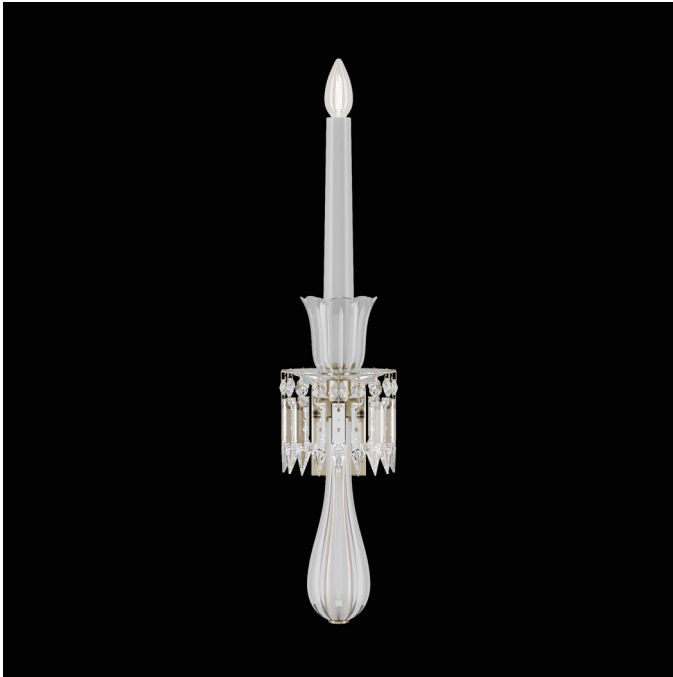

Keplero

Design: Roberta Vitadello

Description

Keplero is a majestic architectural wall lamp that tells a story of elegance and passion. This refined wall lamp, in crystal and glass with metal structure, illuminates spaces with style, transforming them into captivating settings where tradition and innovation come together to create a magical atmosphere. Made in Italy.

Light Source (110V):

1x6W - E12 LED

Standard dimming: UL TRIAC

UL Approved

Dimensions

5"1/2W x 7"D x 23"5/8H