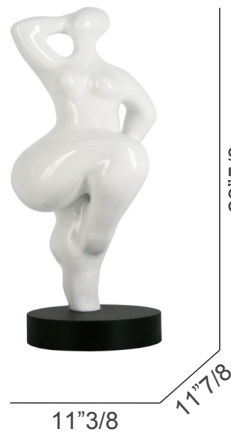

Baila

Design: Juliarte

“Pat - Pop”

SPECIAL EDITION

Description

Limited edition hand-painted sculpture made of stone powder and fiber glass, suitable for indoor and outdoor use. All pieces in this collection are signed and numbered, and include their respective certificate.

Baila

Dimensions

XS: 4"W x 4"3/8D x 8"1/4H

S: 5"7/8W x 7"D x 15"3/8H

M: 11"3/8W x 11"7/8D x 23"5/8H

L: 18"7/8W x 19"1/4D x 39"3/8H

XS

S

M

L