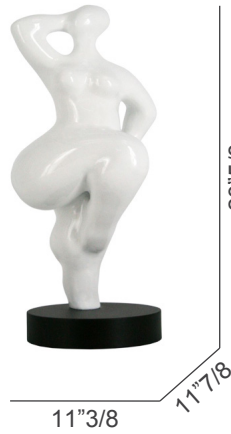

Baila "Aluci" Design: Juliarte

Description

Limited edition hand-painted sculpture made of stone powder and fiber glass, suitable for indoor and outdoor use. All pieces in this collection are signed and numbered, and include their respective certificate.

Baila

Dimensions

XS: 4"W x 4"3/8D x 8"1/4H

S: 5"7/8W x 7"D x 15"3/8H

M: 11"3/8W x 11"7/8D x 23"5/8H

L: 18"7/8W x 19"1/4D x 39"3/8H

XS

S

M

L