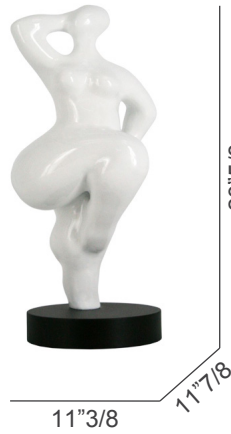

Baila "Her Freedom" Style

Design: Juliarte

Description

Limited edition hand-painted sculpture made of stone powder and fiber glass, suitable for indoor and outdoor use. All pieces in this collection are signed and numbered, and include their respective certificate.

Baila

Dimensions

XS: 4"W x 4"3/8D x 8"1/4H

S: 5"7/8W x 7"D x 15"3/8H

M: 11"3/8W x 11"7/8D x 23"5/8H

L: 18"7/8W x 19"1/4D x 39"3/8H

XS

S

M

L