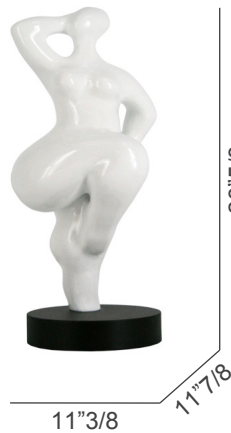

Baila

Design: Juliarte

“Pop”
Style

Description

Limited edition hand-painted sculpture made of stone powder and fiber glass, suitable for indoor and outdoor use. All pieces in this collection are signed and numbered, and include their respective certificate.

Baila

Dimensions

XS: 4"W x 4"3/8D x 8"1/4H

S: 5"7/8W x 7"D x 15"3/8H

M: 11"3/8W x 11"7/8D x 23"5/8H

L: 18"7/8W x 19"1/4D x 39"3/8H

XS

S

M

L