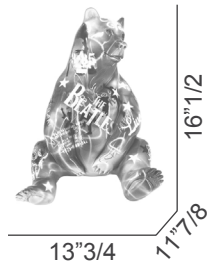

Seated Bear

Dimensions

XXS: 6"1/4W x 6"5/8D x 8"1/4H

XS: 10"1/4W x 9"D x 12"1/8H

S: 13"3/4W x 11"7/8D x 16"1/2H

M: 21"5/8W x 19"5/8D x 24"3/8H

L: 37"3/8W x 35"3/8D x 40"1/8H

XXS

XS

S

M

L