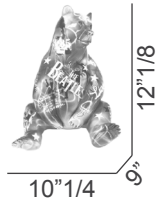

Seated Bear

Dimensions

XXS: 6"1/4W x 6"5/8D x 8"1/4H

XS: 10"1/4W x 9"D x 12"1/8H

S: 13"3/4W x 11"7/8D x 16"1/2H

M: 21"5/8W x 19"5/8D x 24"3/8H

L: 37"3/8W x 35"3/8D x 40"1/8H

XXS

XS

S

M

L