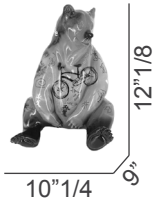

## Seated Bear

### Dimensions

**XXS:** 6"1/4W x 6"5/8D x 8"1/4H

**XS:** 10"1/4W x 9"D x 12"1/8H

**S:** 13"3/4W x 11"7/8D x 16"1/2H

**M:** 21"5/8W x 19"5/8D x 24"3/8H

**L:** 37"3/8W x 35"3/8D x 40"1/8H

**XXS**

**XS**