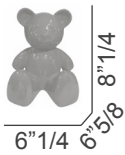

Teddy

Dimensions

XXS: 6"1/4W x 6"5/8D x 8"1/4H

XS: 10"1/4W x 9"D x 12"1/8H

S: 13"3/4W x 11"7/8D x 16"1/2H

M: 21"5/8W x 19"5/8D x 24"3/8H

L: 37"3/8W x 35"3/8D x 40"1/8H

XXS

XS

S

M

L