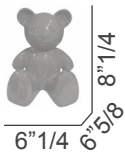

Teddy

Dimensions

XXS: 6"1/4W x 6"5/8D x 8"1/4H

XS: 10"1/4W x 9"D x 12"1/8H

S: 13"3/4W x 11"7/8D x 16"1/2H

M: 21"5/8W x 19"5/8D x 24"3/8H

L: 37"3/8W x 35"3/8D x 40"1/8H

XXS

XS

S

M

L