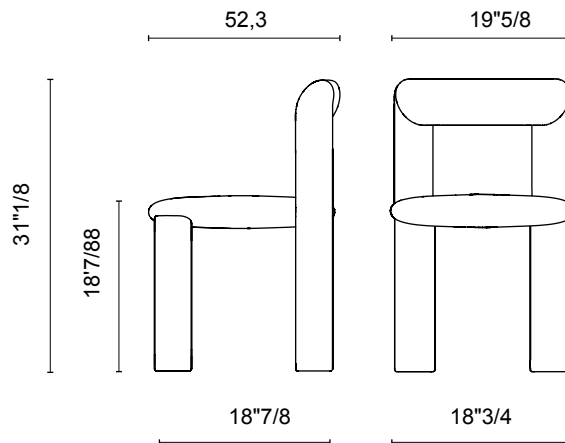

Chair: 19"5/8W x 20"5/8D x 31"1/8H (SH: 18"7/8)

Armchair: 22"3/8W x 20"5/8D x 31"1/8H (SH: 18"7/8)

Finishes and materials

Cover: Fabric.

Legs: Covered.

Dimensions

AMIA CHAIR

width: 19"5/8
depth: 20"5/8
height: 31"1/8
seat height: 18"7/8

AMIA ARMCHAIR

width: 22"3/8
depth: 20"5/8
height: 31"1/8
seat height: 18"7/8