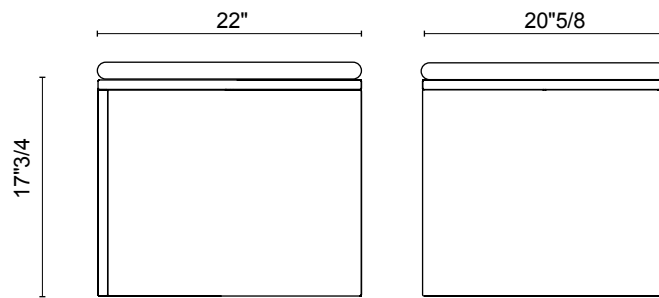

Dimensions

Size A: 22"W x 20"5/8D x 17"3/4H

Size B: 42"1/2W x 20"5/8D x 17"3/4H

Size C: 63"5/8W x 20"5/8D x 17"3/4H

Size D: 84"W x 20"5/8D x 17"3/4H

Finishes and materials

Top & Structure: Solid or Lacquered Wood.

Dimensions

width: 22"
depth: 20⁵/₈"
height: 17³/₄"

width: 42¹/₂"
depth: 20⁵/₈"
height: 17³/₄"

Dimensions

width: 63"5/8
depth: 20"5/8
height: 17"3/4

width: 84"
depth: 20"5/8
height: 17"3/4