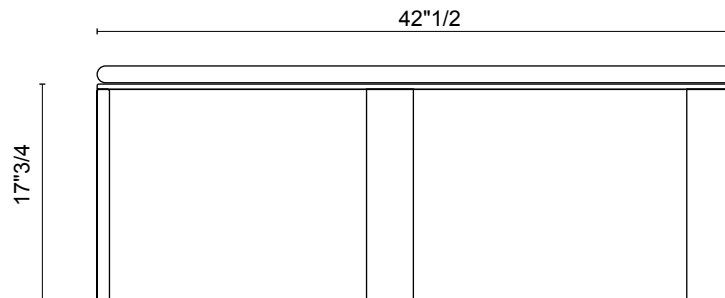

Dimensions

Size A: 22"W x 20"5/8D x 17"3/4H

Size B: 42"1/2W x 20"5/8D x 17"3/4H

Size C: 63"5/8W x 20"5/8D x 17"3/4H

Size D: 84"W x 20"5/8D x 17"3/4H

Finishes and materials

Top & Structure: Solid or Lacquered Wood.

Dimensions

width: 22"
depth: 20⁵/₈"
height: 17³/₄"

width: 42¹/₂"
depth: 20⁵/₈"
height: 17³/₄"

Dimensions

width: 63"5/8
depth: 20"5/8
height: 17"3/4

width: 84"
depth: 20"5/8
height: 17"3/4