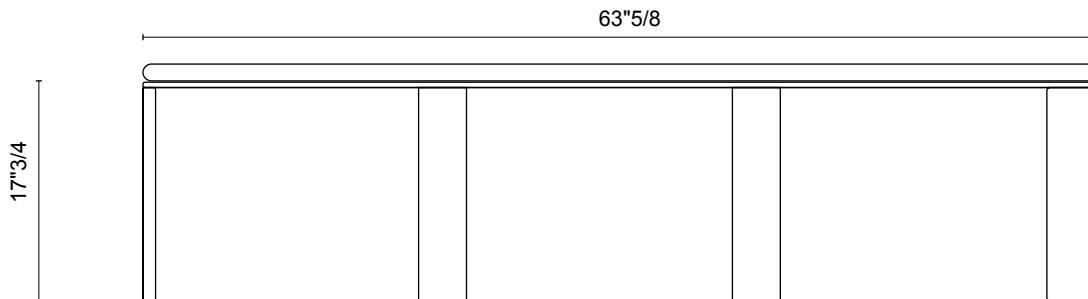

Dimensions

Size A: 22"W x 20"5/8D x 17"3/4H

Size B: 42"1/2W x 20"5/8D x 17"3/4H

Size C: 63"5/8W x 20"5/8D x 17"3/4H

Size D: 84"W x 20"5/8D x 17"3/4H

Finishes and materials

Top & Structure: Solid or Lacquered Wood.

Dimensions

width: 22"
depth: 20⁵/₈"
height: 17³/₄"

width: 42¹/₂"
depth: 20⁵/₈"
height: 17³/₄"

Dimensions

width: 63"5/8
depth: 20"5/8
height: 17"3/4

width: 84"
depth: 20"5/8
height: 17"3/4