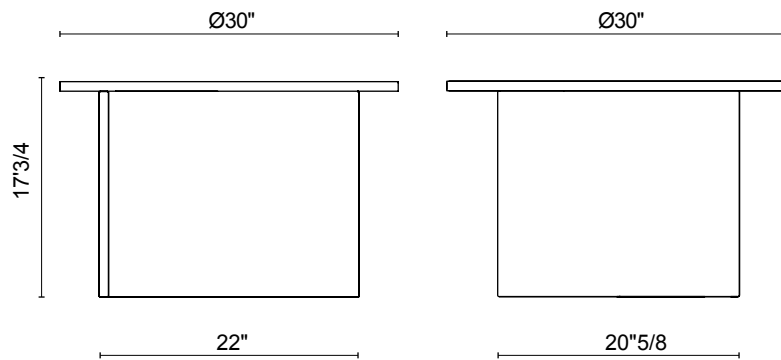

Dimensions

Round Coffee Table: Ø30" x 17"3/4

Round Side Table: Ø30" x 28"3/4

Square Coffee Table: 22"W x 20"5/8D x 17"3/4H

Square Side Table: 22"W x 20"5/8D x 28"3/4H

Finishes and materials

Top & Structure: Solid or Lacquered Wood.

Dimensions

width: 30"
depth: 30"
height: 17"3/4

width: 22"
depth: 20"5/8
height: 17"3/4

Dimensions