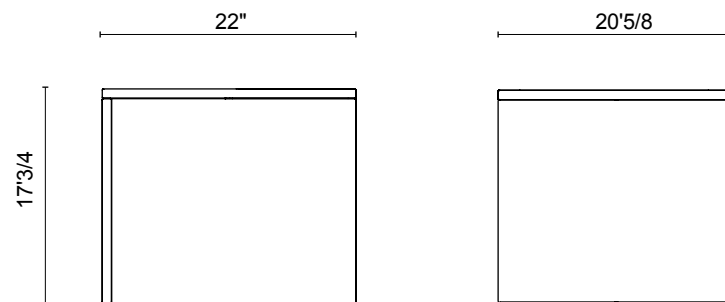

Dimensions

Round Coffee Table: Ø30" x 17"3/4

Round Side Table: Ø30" x 28"3/4

Square Coffee Table: 22"W x 20"5/8D x 17"3/4H

Square Side Table: 22"W x 20"5/8D x 28"3/4H

Finishes and materials

Top & Structure: Solid or Lacquered Wood.

Dimensions

width: 30"
depth: 30"
height: 17"3/4

width: 22"
depth: 20"5/8
height: 17"3/4

Dimensions