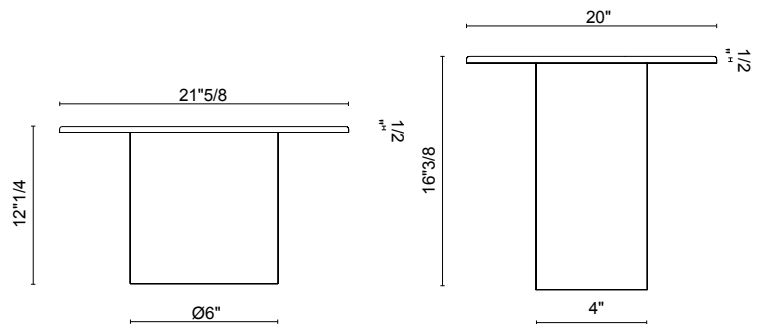

Striche

Design: Matteo Zorzenoni

Description

Striche in Venetian dialect means line or stripe; “far striche” means to go big, to make a splash. And indeed, this table is anything but ordinary. Made from Murano molten glass, its top requires four different pours: one for the shape, one for the color, one for the design and finally, one for the texture. Only then does it achieve its signature sugary aesthetic. Striche makes glass delectable, taking on a bright, gummy-like appeal, ideal for bringing light and character to private and public spaces. Made in Italy.

Dimensions

Coffee Table: 21"5/8W x 21"D x 12"1/4H
Side Table: 20"W x 13"D x 16"3/8H

Finishes and materials

Top: Murano Glass

Structure: Blown Glass