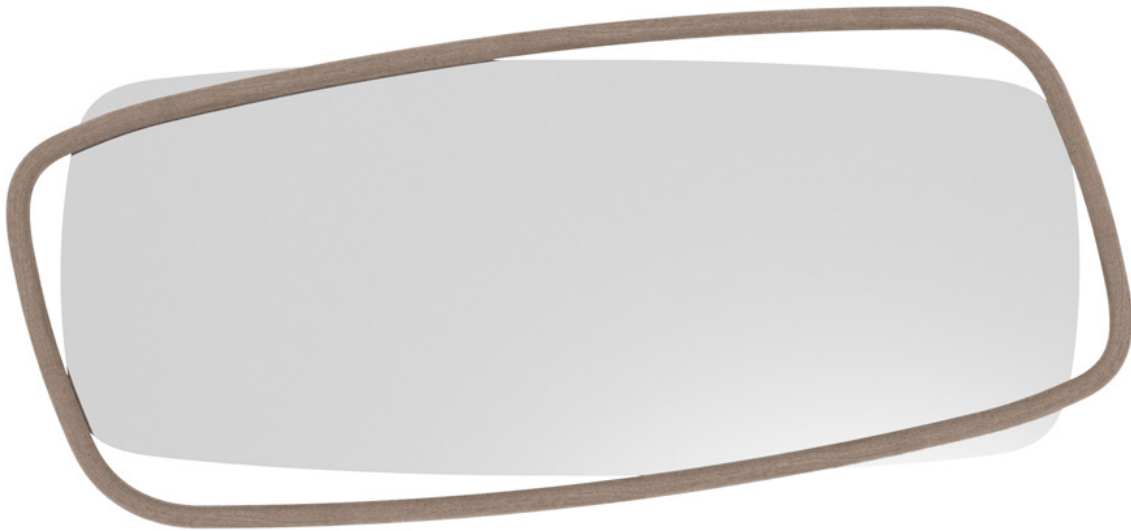

Golden Wood

Design: Andrea Lucatello

Description

Mirror with solid wood frame. Portrait or landscape orientation. A unique cut and a frame that gently separates, to give space to the idea of a romantic movement. Their appearance is a visual poem, an artwork that is highlighted by the precious finishes of the frame. The unique structure of Golden Wood achieves the dual effect of enhancing the reflected image and expanding the surrounding environment. Made in Italy.

Golden Wood

Dimensions

74"1/2W x 34"3/8H x 2"1/2D