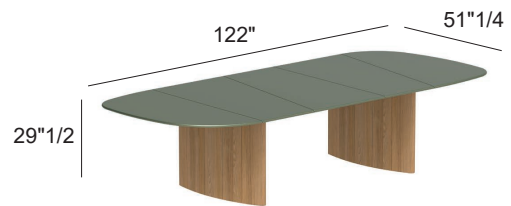

Finishes & Materials

Base : Wood.

Top: Glass or ceramic.

Regaliz

Dimensions

Size A: 122"W x 51"1/4D x 26"3/8H

Size B: 122"W x 51"1/4D x 29"1/2H

Size C: 145"3/4W x 51"1/4D x 26"3/8H

Size D: 145"3/4W x 51"1/4D x 29"1/2H

Size E: 169"3/8W x 51"1/4D x 26"3/8H

Size F: 169"3/8W x 51"1/4D x 29"1/2H

Size G: 193"W x 51"1/4D x 26"3/8H

Size H: 193"W x 51"1/4D x 29"1/2H

Size A

Size B

Size C