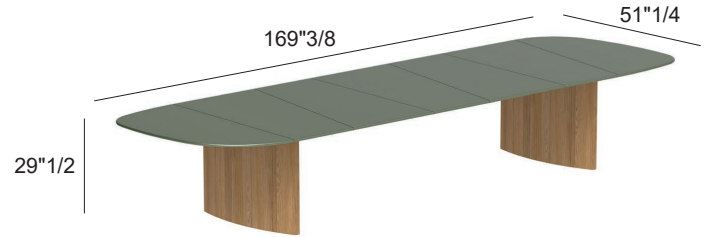

Regaliz

Size E

Size F

Size G

Size H