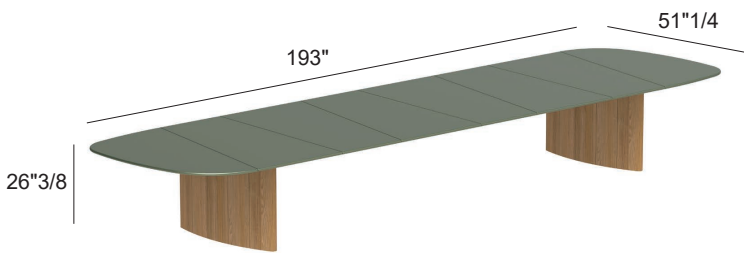

Regaliz

Size E

Size F

Size G

Size H