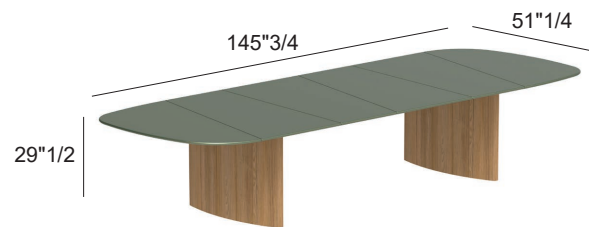

Regaliz

Dimensions

Size A: 122"W x 51"1/4D x 26"3/8H

Size B: 122"W x 51"1/4D x 29"1/2H

Size C: 145"3/4W x 51"1/4D x 26"3/8H

Size D: 145"3/4W x 51"1/4D x 29"1/2H

Size E: 169"3/8W x 51"1/4D x 26"3/8H

Size F: 169"3/8W x 51"1/4D x 29"1/2H

Size G: 193"W x 51"1/4D x 26"3/8H

Size H: 193"W x 51"1/4D x 29"1/2H

Size A

Size B

Size D