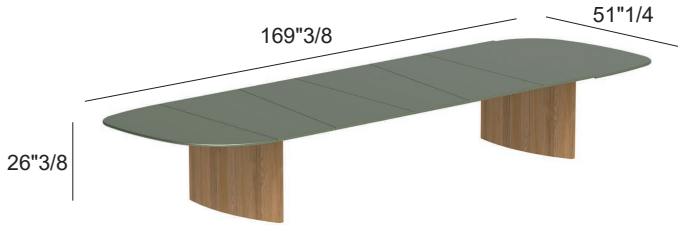

Regaliz

Size E