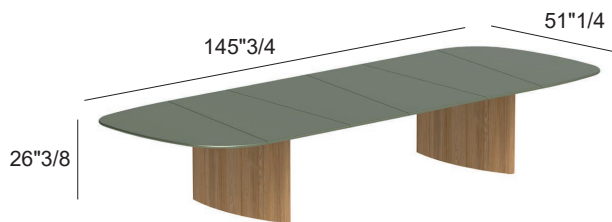

Finishes & Materials

Base : Wood.

Top: Glass or ceramic.

Regaliz

Dimensions

Size A: 122"W x 51"1/4D x 26"3/8H

Size B: 122"W x 51"1/4D x 29"1/2H

Size C: 145"3/4W x 51"1/4D x 26"3/8H

Size D: 145"3/4W x 51"1/4D x 29"1/2H

Size E: 169"3/8W x 51"1/4D x 26"3/8H

Size F: 169"3/8W x 51"1/4D x 29"1/2H

Size G: 193"W x 51"1/4D x 26"3/8H

Size H: 193"W x 51"1/4D x 29"1/2H

Size A

Size B

Size C