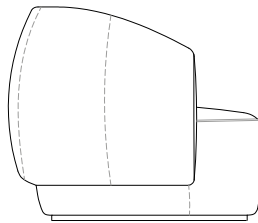

The swivel base allows full rotation.

Finishes & Materials

Cover: Fabric or leather.

Botero

Dimensions

44"W x 38"3/8D x 32"1/4H

Seat Height: 17"3/8

32"1/4

44"

17"3/8

38"3/8