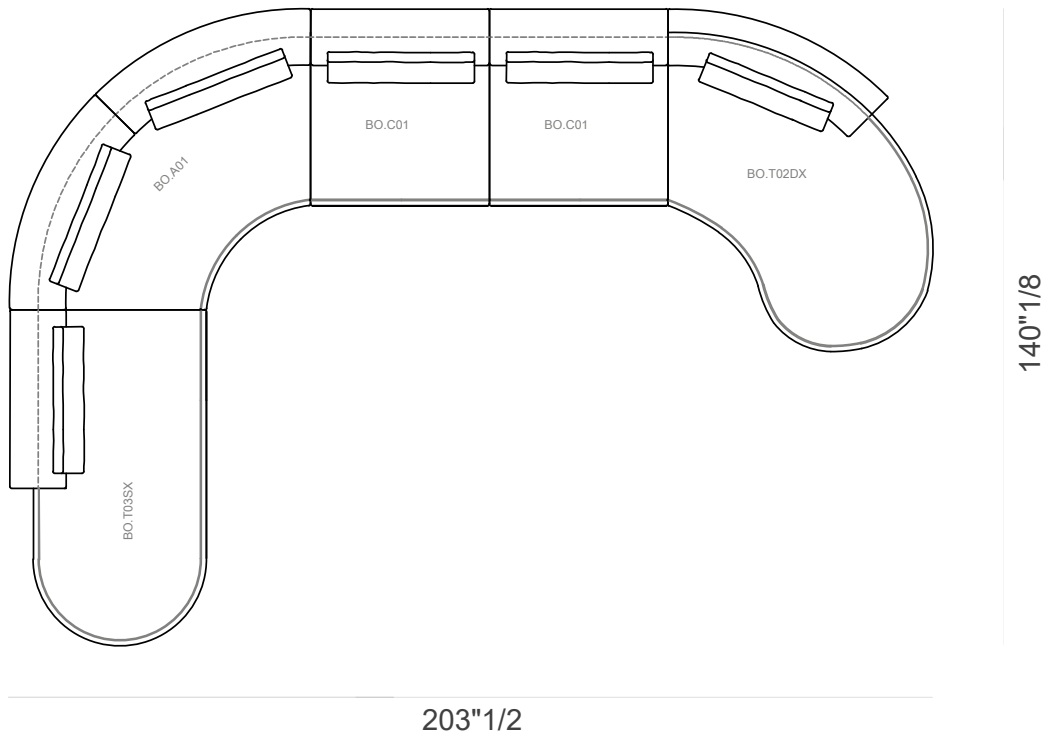

Botero

Dimensions

Comp. A: 203"1/2W x 140"1/8D x 34"5/8H

Comp. B: 172"3/8W x 113"1/8D x 34"5/8H

Comp. C: 211"3/4W x 113"1/8D x 34"5/8H

Seat Height: 19"1/4

Comp. A