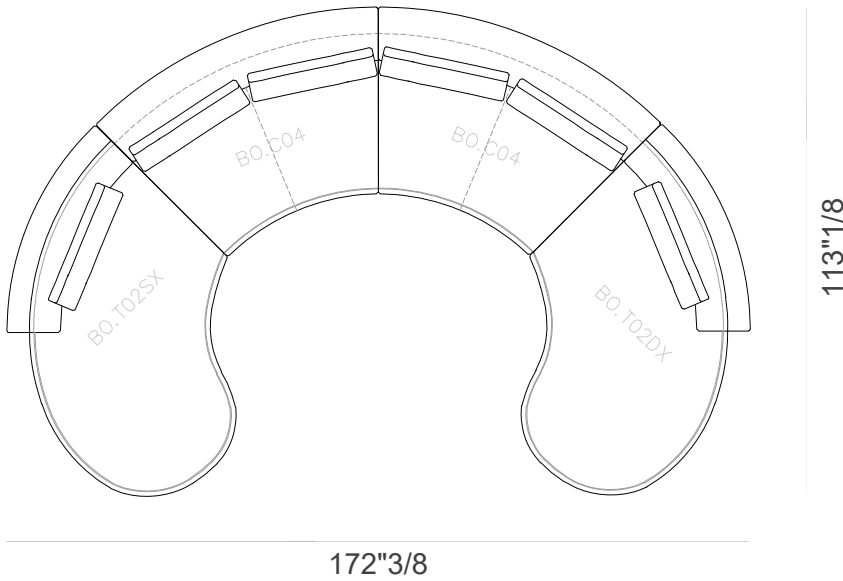

Botero

Comp. B