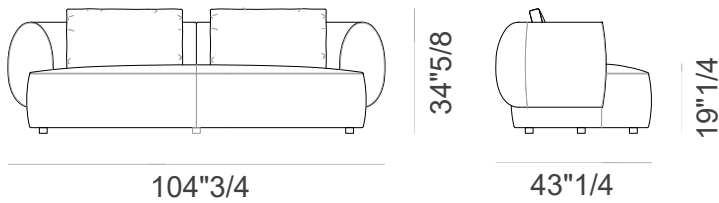

Botero

Dimensions

3-Seater: 104"3/4W x 43"1/4D x 34"5/8H

4-Seater: 120"1/2W x 43"1/4D x 34"5/8H

Seat Height: 19"1/4

3-Seater