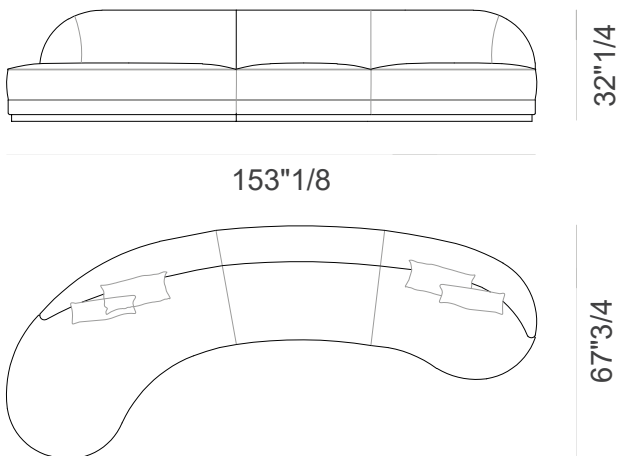

Finishes & Materials

Cover: Fabric or leather.

Prestige

Dimensions

Comp. A: 94"1/2W x 40"1/8D x 32"1/4H

Comp. B: 116"1/8W x 57"7/8D x 32"1/4H

Comp. C: 153"1/8W x 67"3/4D x 32"1/4H

Comp. D: 135"3/8W x 44"1/2D x 32"1/4H

Seat Height: 17"

Comp. A

Comp. B

Comp. C

Comp. D