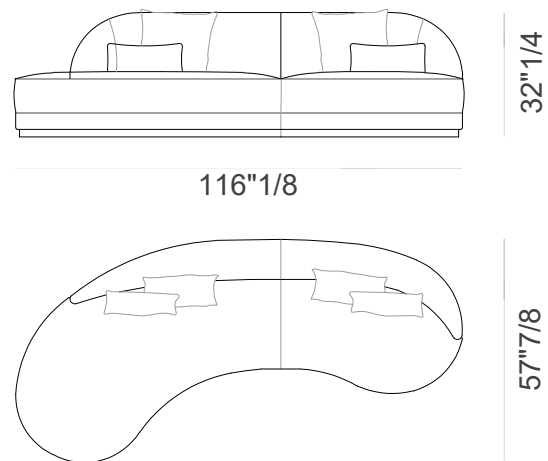

Finishes & Materials

Cover: Fabric or leather.

Prestige

Dimensions

Comp. A: 94"1/2W x 40"1/8D x 32"1/4H

Comp. B: 116"1/8W x 57"7/8D x 32"1/4H

Comp. C: 153"1/8W x 67"3/4D x 32"1/4H

Comp. D: 135"3/8W x 44"1/2D x 32"1/4H

Seat Height: 17"

Comp. A

Comp. B

Comp. C

Comp. D