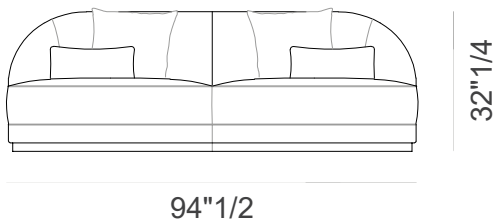

Finishes & Materials

Cover: Fabric or leather.

Prestige

Dimensions

Comp. A: 94"1/2W x 40"1/8D x 32"1/4H

Comp. B: 116"1/8W x 57"7/8D x 32"1/4H

Comp. C: 153"1/8W x 67"3/4D x 32"1/4H

Comp. D: 135"3/8W x 44"1/2D x 32"1/4H

Seat Height: 17"

Comp. A

Comp. B

Comp. C

Comp. D