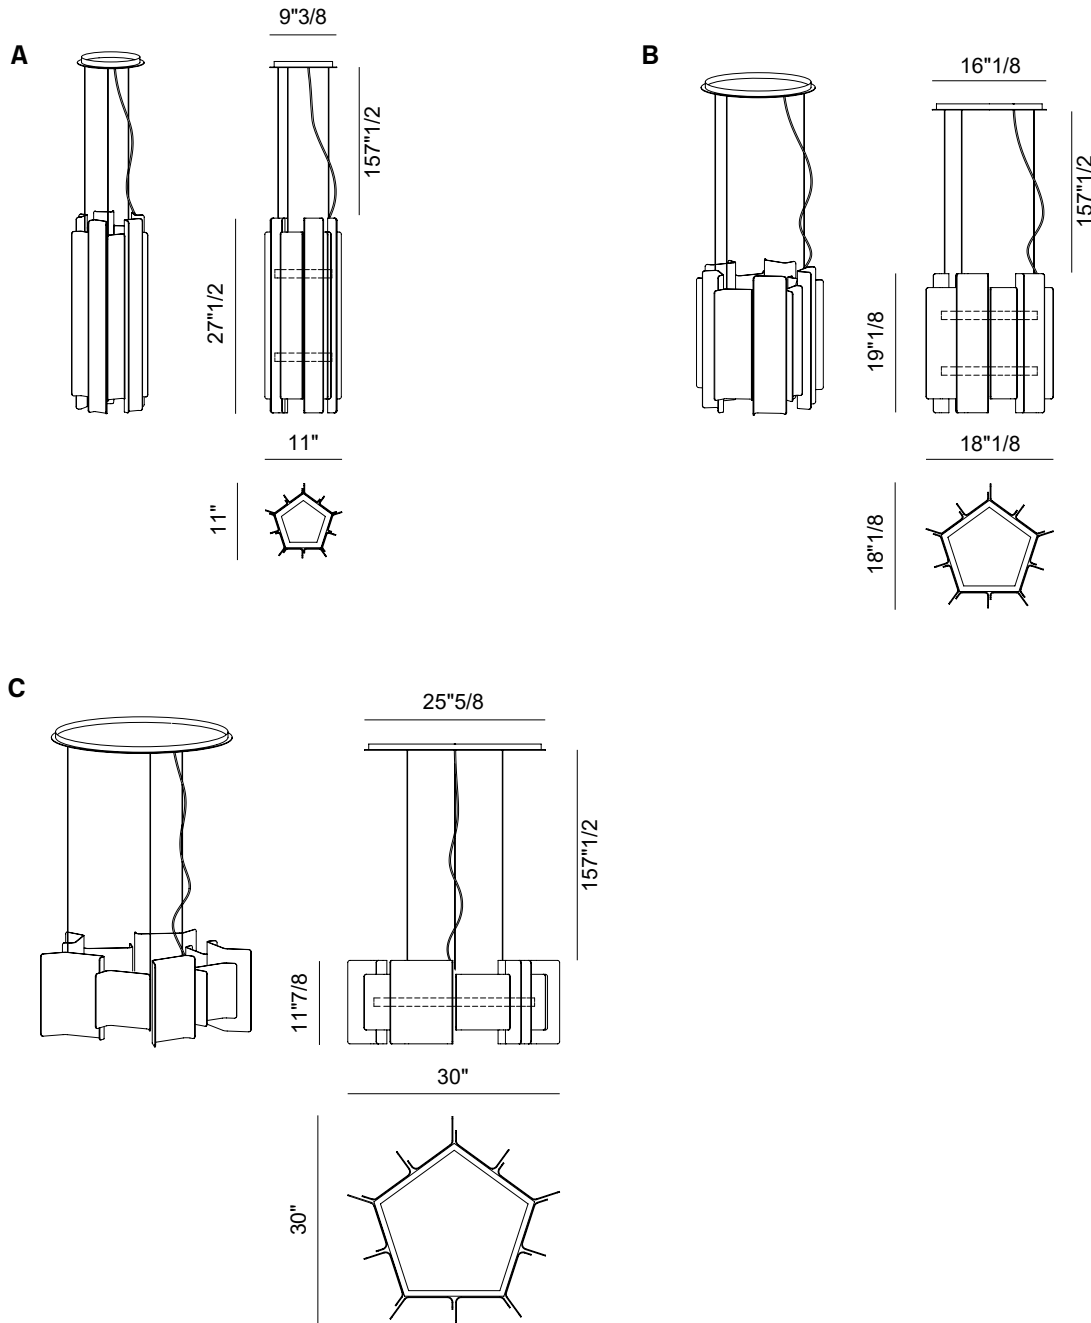

Cathedral

Design: Massimo Castagna

Description

The Cathedral Suspension Lamps feature LED lighting in fused smoked or bronze glass, with metal in champagne or titanio finish. Dimmable, 3000K. The canopy is always combined to the metal finish. Suspension cables in steel. Adjustable height.

Made in Italy.

Finishes & Materials

Structure: Glass & metal.

Cathedral

Dimensions

A: 11"W x 11"D x 185"H

B: 18"1/8W x 18"1/8D x 177"1/8H

C: 30"W x 30"D x 169"1/4H

Cathedral

Dimensions

A+B: 18"1/8W x 18"1/8D x 185"-191"H

B+C: 30"W x 30"D x 177"1/8H

A+B

B+C

Cathedral

Dimensions

A+B+C: 30"W x 30"D x 185"-191"H

A+B+C