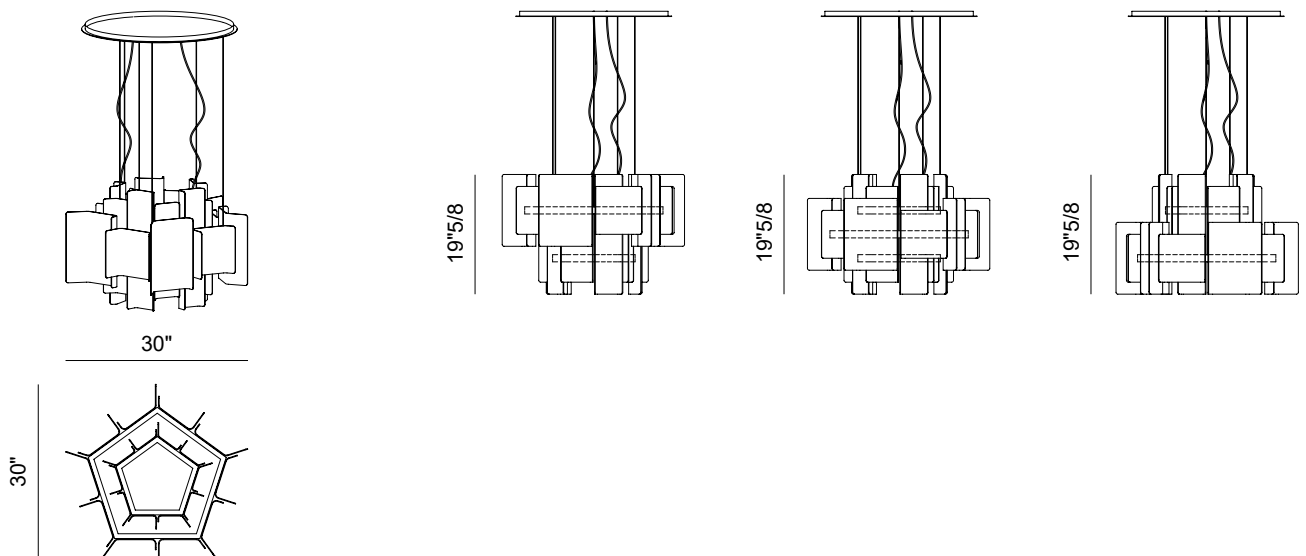

Cathedral

Design: Massimo Castagna

Description

The Cathedral Suspension Lamps feature LED lighting in fused smoked or bronze glass, with metal in champagne or titanio finish. Dimmable, 3000K. The canopy is always combined to the metal finish. Suspension cables in steel. Adjustable height.

Made in Italy.

Finishes & Materials

Structure: Glass & metal.

Cathedral

Dimensions

A: 11"W x 11"D x 185"H

B: 18"1/8W x 18"1/8D x 177"1/8H

C: 30"W x 30"D x 169"1/4H

Cathedral

Dimensions

A+B: 18"1/8W x 18"1/8D x 185"-191"H

B+C: 30"W x 30"D x 177"1/8H

A+B

B+C

Cathedral

Dimensions

A+B+C: 30"W x 30"D x 185"-191"H

A+B+C