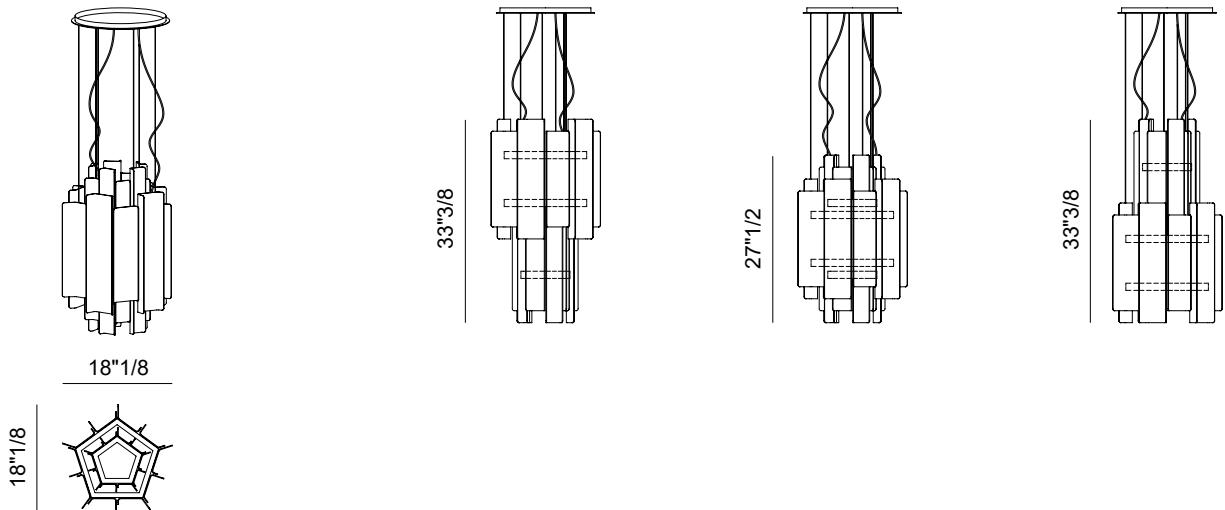

Cathedral

Design: Massimo Castagna

Description

The Cathedral Suspension Lamps feature LED lighting in fused smoked or bronze glass, with metal in champagne or titanio finish. Dimmable, 3000K. The canopy is always combined to the metal finish. Suspension cables in steel. Adjustable height.

Made in Italy.

Finishes & Materials

Structure: Glass & metal.

Cathedral

Dimensions

A: 11"W x 11"D x 185"H

B: 18"1/8W x 18"1/8D x 177"1/8H

C: 30"W x 30"D x 169"1/4H

Cathedral

Dimensions

A+B: 18"1/8W x 18"1/8D x 185"-191"H

B+C: 30"W x 30"D x 177"1/8H

A+B

B+C

Cathedral

Dimensions

A+B+C: 30"W x 30"D x 185"-191"H

A+B+C