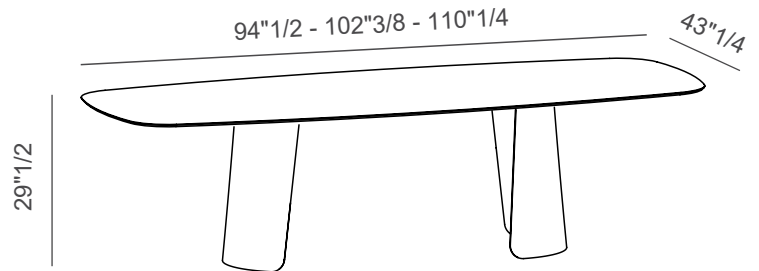

Finishes & Materials

Base: Metal.

Top: Glass, marble or ceramic.

Wiston

Dimensions

Size A: 78"3/4W x 43"1/4D x 29"1/2H

Size B: 86"5/8W x 43"1/4D x 29"1/2H

Size C: 94"1/2W x 43"1/4D x 29"1/2H

Size D: 102"3/8W x 43"1/4D x 29"1/2H

Size E: 110"1/4W x 43"1/4D x 29"1/2H

Size F: 118"1/8W x 43"1/4D x 29"1/2H

Size G: 126"W x 47"1/4D x 29"1/2H

A - B

C - D - E

F - G