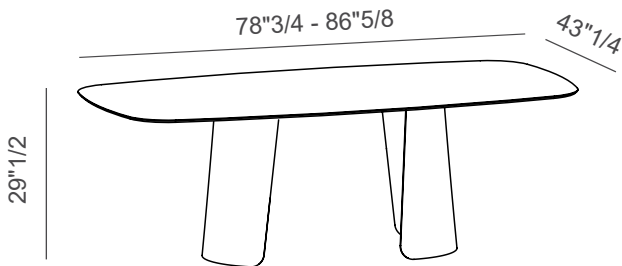

Wiston

Design: Tonelli Design Studio

Description

The luxury Wiston is a modern and dynamic table with a metal base and tops available in glass, marble, or ceramic. In recent years, Tonelli Design has enhanced its production with increasingly original and modern tables. The latest addition is the Wiston table which, with its soft and sinuous lines, combines metal bases with tops featuring a beveled edge. Made in Italy.

Finishes & Materials

Base: Metal.

Top: Glass, marble or ceramic.

Wiston

Dimensions

Size A: 78"3/4W x 43"1/4D x 29"1/2H

Size B: 86"5/8W x 43"1/4D x 29"1/2H

Size C: 94"1/2W x 43"1/4D x 29"1/2H

Size D: 102"3/8W x 43"1/4D x 29"1/2H

Size E: 110"1/4W x 43"1/4D x 29"1/2H

Size F: 118"1/8W x 43"1/4D x 29"1/2H

Size G: 126"W x 47"1/4D x 29"1/2H

A - B

C - D - E

F - G