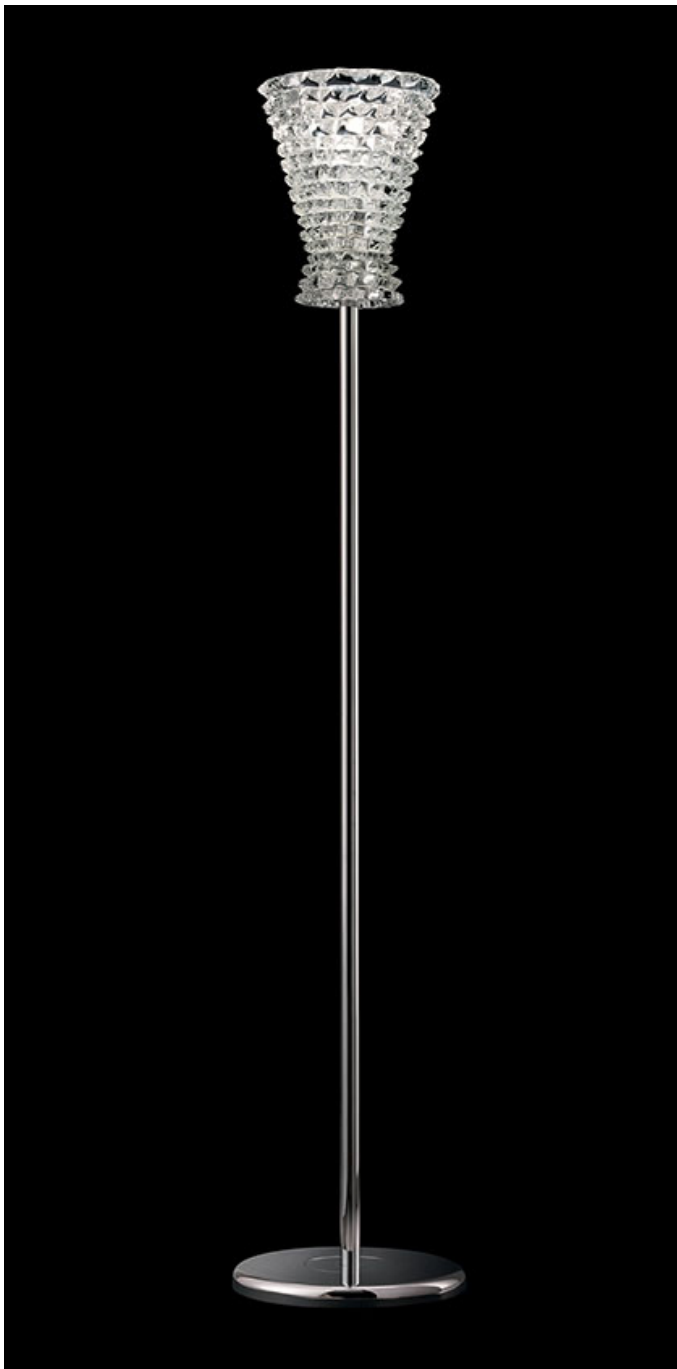

Ercole

Design: Barovier&Toso

Description

Inspired by an original idea by Ercole Barovier in the 1940s and created using the 'rostrato' technique he had just invented, the Ercole collection is distinguished by a rich play of light that creates a sense of luxurious glamour.

This exclusive lamp is UL listed.
Made in Italy.

Dimensions

Ø13"3/4 x 70"7/8H - Cod. 7355-00

1 E26 x 100W - Dimmable - Not included

Finishes and materials

Structure: Murano glass in Crystal.
Inner Structure & Base: Metal.