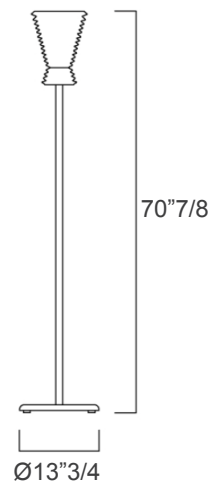

This exclusive lamp is UL listed.
Made in Italy.

Dimensions

Ø13"3/4 x 70"7/8H - Cod. 7355-00

1 E26 x 100W - Dimmable - Not included

Finishes and materials

Structure: Murano glass in Crystal.
Inner Structure & Base: Metal.