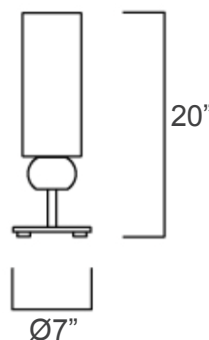

Gallia

Design: Barovier&Toso

Description

An elegant table lamp inspired by the classical canons of symmetry and proportions, rendered timeless by the warm and caressing colours: the opaline diffuser is beige, speckled with gold, while the sphere part, called "cipolla" can be of different colors.

UL listed lighting. Made in Italy.

Dimensions

Ø7" x 20"H - Cod. 5625-00

Light source: 1 E26 x 100W - Dimmable - Not included

Finishes and materials

Structure: Murano Venetian Crystal and Metal.