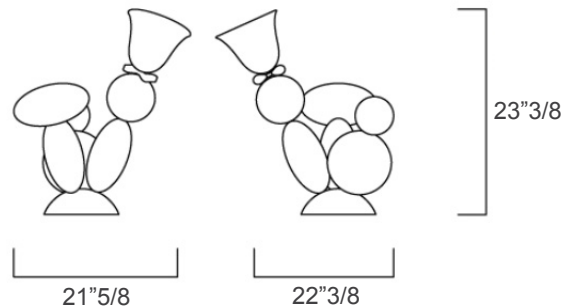

Perseus

Design: Marcel Wanders

Description

An illuminated sculpture, a lighting emotion, a world away from the classic style. It is composed of a large number of Venetian crystal elements that represent a mix of the glassmaking techniques reinterpreted, paired, and mixed in a subversive way with respect to the canons of classicism.

Made in Italy.

Dimensions

21"5/8W x 22"3/8D x 23"3/8H - Cod. 7314-00
3 G4 x 7W - Not dimmable - Included

Finishes & Materials

Murano Structure: Venetian Crystal.
Inner Structure & Details: Metal.