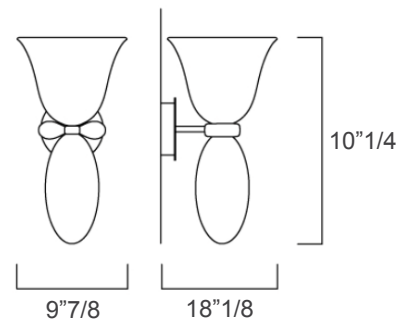

Perseus

Design: Marcel Wanders

Description

An illuminated sculpture, a lighting emotion, a world away from the classic style. It is composed of a number of Venetian crystal elements that represent a mix of the glassmaking techniques reinterpreted, paired, and mixed in a subversive way with respect to the canons of classicism.

Made in Italy.

Dimensions

9"7/8W x 18"1/8H x 10"1/4D - Cod. 7312-00

Light source: 2 G9 x 7W - Dimmable - Included

Finishes & Materials

Murano Structure: Venetian Crystal.

Inner Structure & Details: Metal.