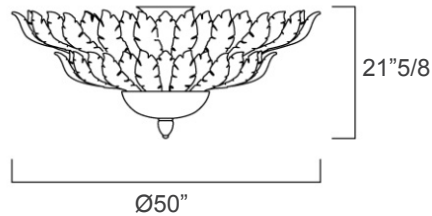

Piume

Dimensions

A) Ø35"3/8 x 15"3/4H - Cod. 5399-00

8 E26 x 60W - Dimmable - Not included + 3 E12 x 40W - Dimmable - Not included

B) Ø50" x 21"5/8H - Cod. 5400-00

14 E26 x 60W - Dimmable - Not included + 3 E12 x 40W - Dimmable - Not included

C) Ø64"5/8 x 27"1/2H - Cod. 5401-00

30 E26 x 60W - Dimmable - Not included + 3 E12 x 40W - Dimmable - Not included

A)

B)

C)