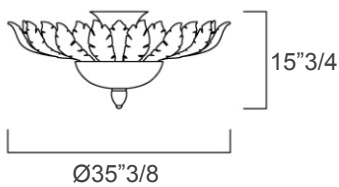

Piume

Dimensions

A) Ø35"3/8 x 15"3/4H - Cod. 5399-00

8 E26 x 60W - Dimmable - Not included + 3 E12 x 40W - Dimmable - Not included

B) Ø50" x 21"5/8H - Cod. 5400-00

14 E26 x 60W - Dimmable - Not included + 3 E12 x 40W - Dimmable - Not included

C) Ø64"5/8 x 27"1/2H - Cod. 5401-00

30 E26 x 60W - Dimmable - Not included + 3 E12 x 40W - Dimmable - Not included

A)