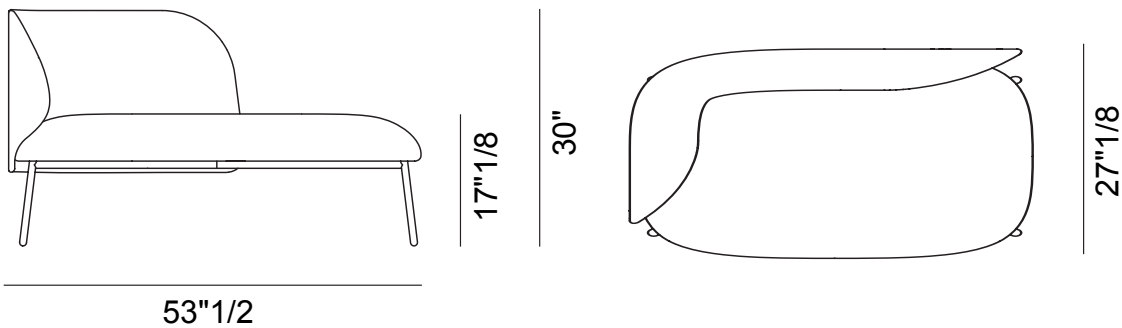

Finishes & Materials

Cover: Fabric or leather.

Legs & Structure: Metal.

SIT Outdoor

Dimensions

Chaise Lounge: 53"1/2W x 27"1/8D x 30"H

Lounge Chair: 32"5/8W x 27"1/8D x 30"H

Ottoman: 31"W x 27"3/4D x 17"1/8H

Seat height: 17"1/8

Chaise Lounge (SX)

Lounge Chair (SX)

Ottoman