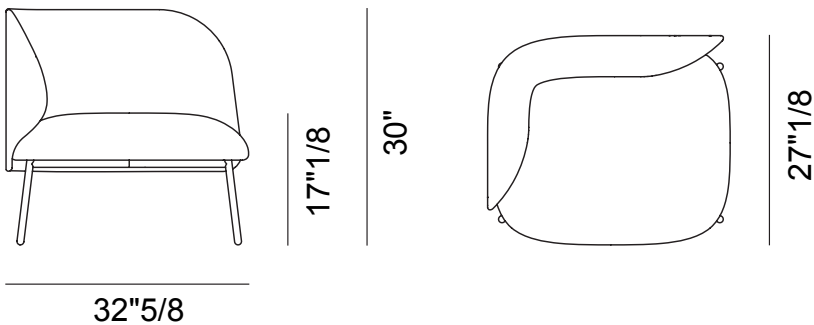

Finishes & Materials

Cover: Fabric or leather.

Legs & Structure: Metal.

SIT Outdoor

Dimensions

Chaise Lounge: 53"1/2W x 27"1/8D x 30"H

Lounge Chair: 32"5/8W x 27"1/8D x 30"H

Ottoman: 31"W x 27"3/4D x 17"1/8H

Seat height: 17"1/8

Chaise Lounge (SX)

Lounge Chair (SX)

Ottoman