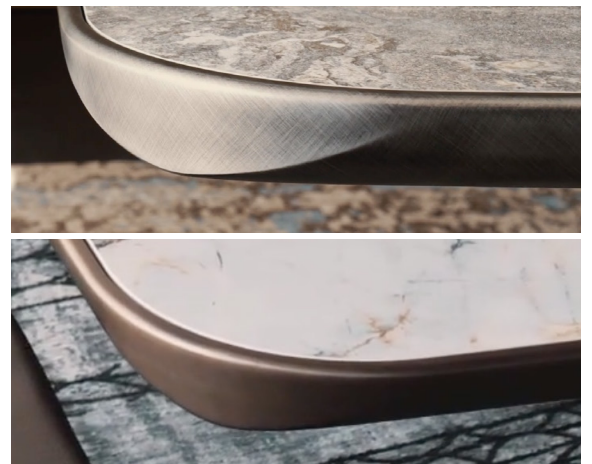

## *Description*

Fixed table with base in mirrored and quilted curved glass and shaped or round top available in a wide range of ceramic Marmi finishes with Brushed Bronze or Brushed Grey lacquered and rounded lower profile. The central base consists of two finely worked plates of quilted mirrored glass, creating a play of soft reflections, in which the surrounding objects and light sources reverberate. The glass is shaped with an unprecedented technique that gives the surface a three-dimensional effect like quilting on fabric. Made in Italy.

Rounded lower profile