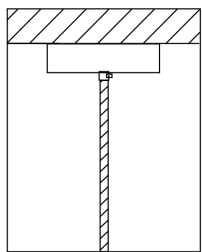

Hook with canopy and power cord (D)