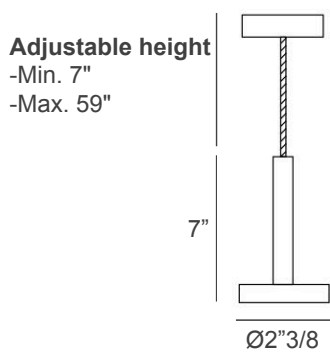

### Dimensions

**Single Spotlight (S1):**  $\text{Ø}2\frac{3}{8}$  x 7"H + 7"MinH to 59"MaxH of Cables and Canopy (Adjustable height)  
**light source:** 1 SPOTLED 3W - 4000°K - 12 Vdc - SMD 5630 - 280 lm - Dimmable

**Ten Spotlights (S10):**  $\text{Ø}2\frac{3}{5/8}$  x 17"3/4H + 7"MinH to 59"MaxH of Cables and Canopy (Adjustable height)  
**light source:** 10 SPOTLED 30W - 4000°K - 12 Vdc - SMD 5630 - 2800 lm - Dimmable

Single Spotlight

Ten Spotlights

**Hook with canopy and power cord (D)**

- Min. height 7"
- Max. height 59"

The height of the lamp is calculated by excluding the hook.