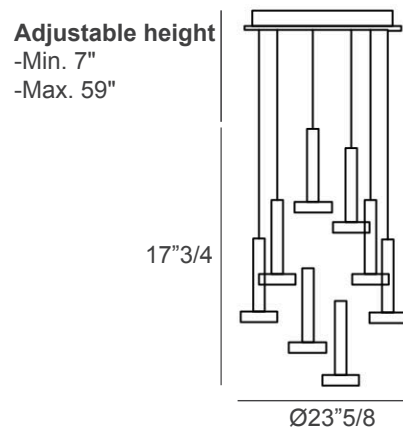

### Dimensions

**Single Spotlight (S1):**  $\text{Ø}2\frac{3}{8}$  x 7"H + 7"MinH to 59"MaxH of Cables and Canopy (Adjustable height)  
**light source:** 1 SPOTLED 3W - 4000°K - 12 Vdc - SMD 5630 - 280 lm - Dimmable

**Ten Spotlights (S10):**  $\text{Ø}2\frac{3}{5/8}$  x 17"3/4H + 7"MinH to 59"MaxH of Cables and Canopy (Adjustable height)  
**light source:** 10 SPOTLED 30W - 4000°K - 12 Vdc - SMD 5630 - 2800 lm - Dimmable

Single Spotlight

Ten Spotlights

**Hook with canopy and power cord (D)**

- Min. height 7"
- Max. height 59"

The height of the lamp is calculated by excluding the hook.