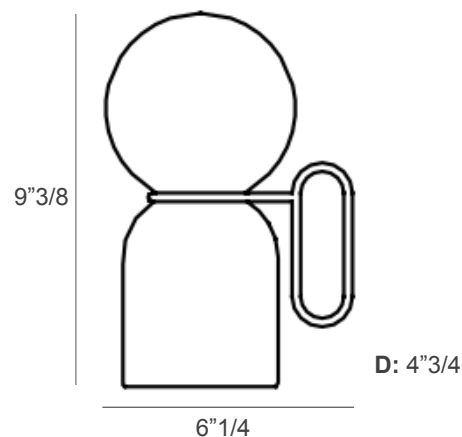

Astral

Design: Alberto Ghirardello

Description

Atlas is a versatile collection with small dimensions and a fine and graceful appearance, discreet but at the same time with an incisive and recognizable character.

Atlas battery lamp with LED and rechargeable battery system LI- Po (lithium and lithium polymers) 8000 mAh. Nominal duration 8 H. Ignition and dimming with touch button.

Made in Italy.

Dimensions

6"1/4W x 4"3/4D x 9"3/8H

Light source: 1 COB LED 2W - 4000°K - 3,7 Vdc - 440 Lm - Dimmable

Finishes & Materials

Structure: Metal, aluminum and brass components.

Sphere: Borosilicate glass with vertical striped texture and twisted striped.