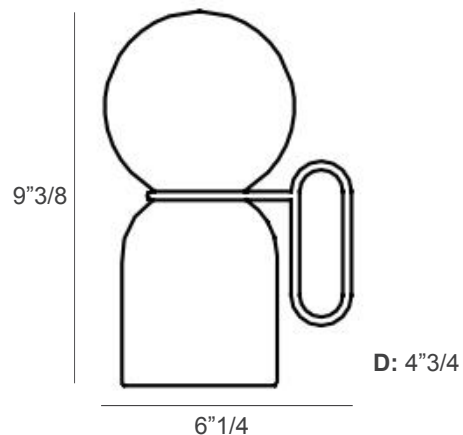

Astral

Design: Alberto Ghirardello

Description

Atlas is a versatile collection with small dimensions and a fine and graceful appearance, discreet but at the same time with an incisive and recognizable character.

Made in Italy.

Dimensions

6"1/4W x 4"3/4D x 9"3/8H
- 1 G9 bulb x max 7W - 220 Vdc

Finishes & Materials

Structure: Metal, aluminum and brass components.

Sphere: Borosilicate glass with vertical striped texture and twisted striped.