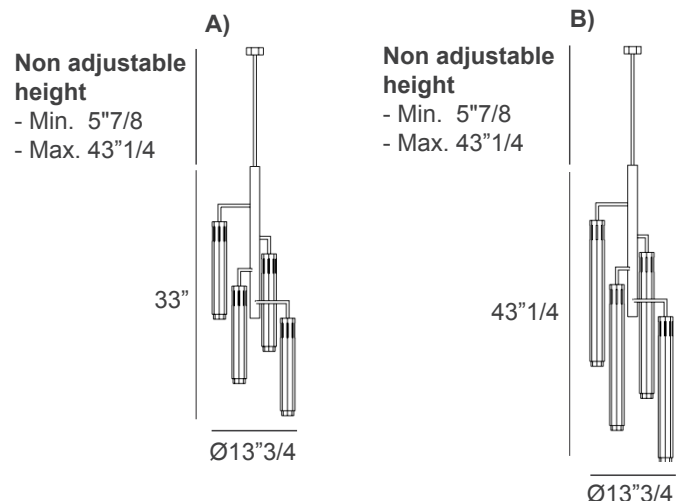

The length of the cable is defined by the client and it is non-adjustable. Made in Italy.

**Light source:** 8 Spot LED 36W - 4000°K - 24 Vdc - 2240 lm - Dimmable

## Dimensions

A) Ø13"3/4 x 33"H - CASTEL S4 Small

B) Ø13"3/4 x 43"1/4H - CASTEL S4 Big

## Finishes & Materials

**Structure:** Handcrafted metal.

**Hook with fixed height (G)**

Non adjustable height. Client needs to choose from the available measures.

- Min. length 5"7/8
- Max. length 43"1/4