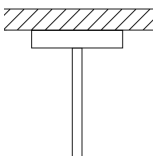

## *Dimensions*

Ø27"1/2 x 23"5/8H - CASTEL S8

**Light source:** 16 Spot LED 48W - 4000°K  
- 12 Vdc - 4480 lm - Dimmable

### Hook with fixed height (G)

Non adjustable height. Client needs to choose from the available measures.

- Min. length 5"7/8
- Max. length 43"1/4